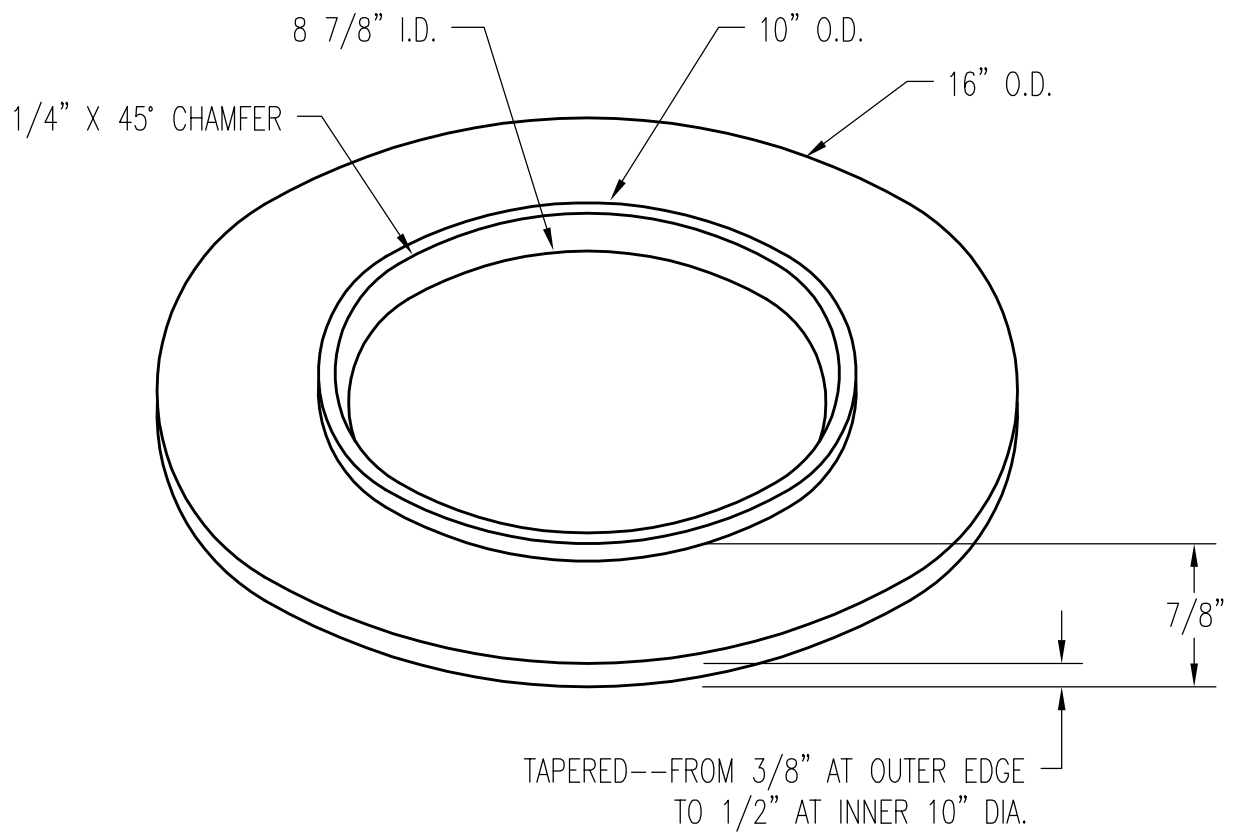

FLANGE-- IDLER DRUM EXTENSION FLANGE

PATTERN NUMBER: CC-110
DRAWING NUMBER: CA-0427-A

A017

WEIGHT: 19.2#