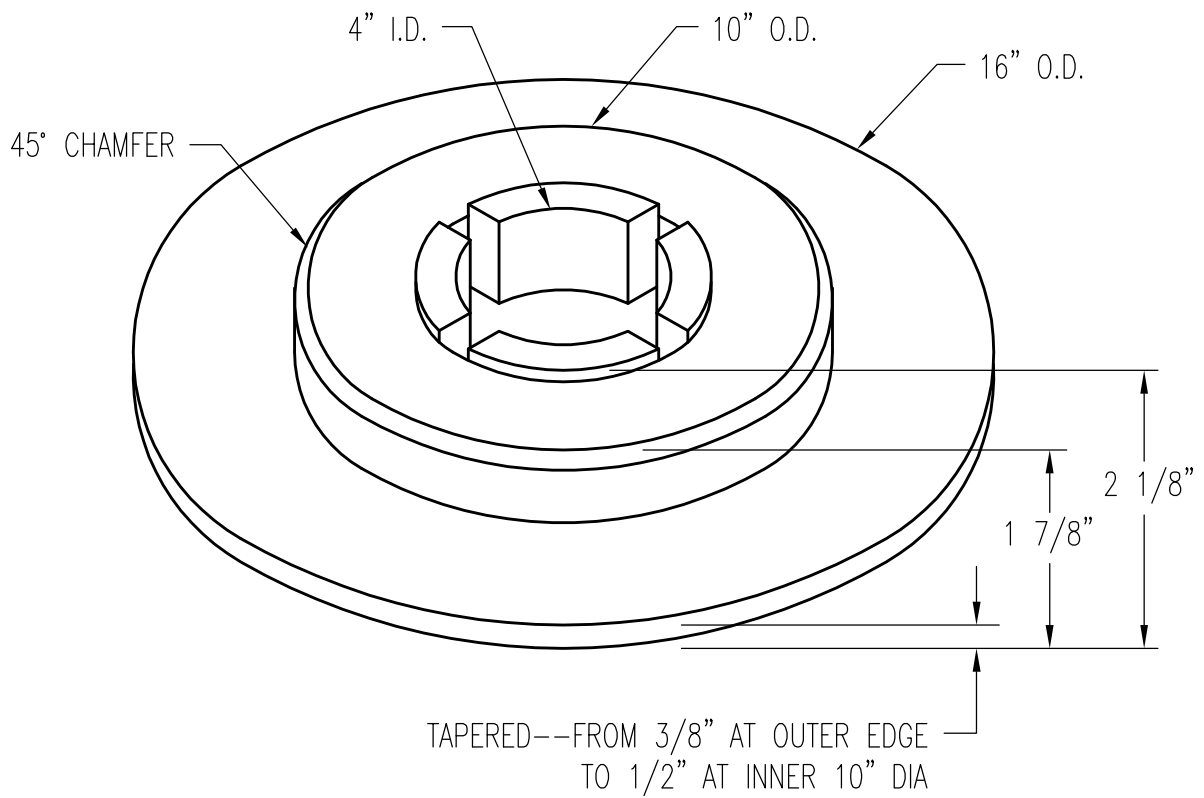

FLANGE-- IDLER DRUM FLANGE

PATTERN NUMBER: CC-111 LEFT HAND
PATTERN NUMBER: CC-112 RIGHT HAND
DRAWING NUMBER: CA-1511-C

A018

WEIGHT: 29#