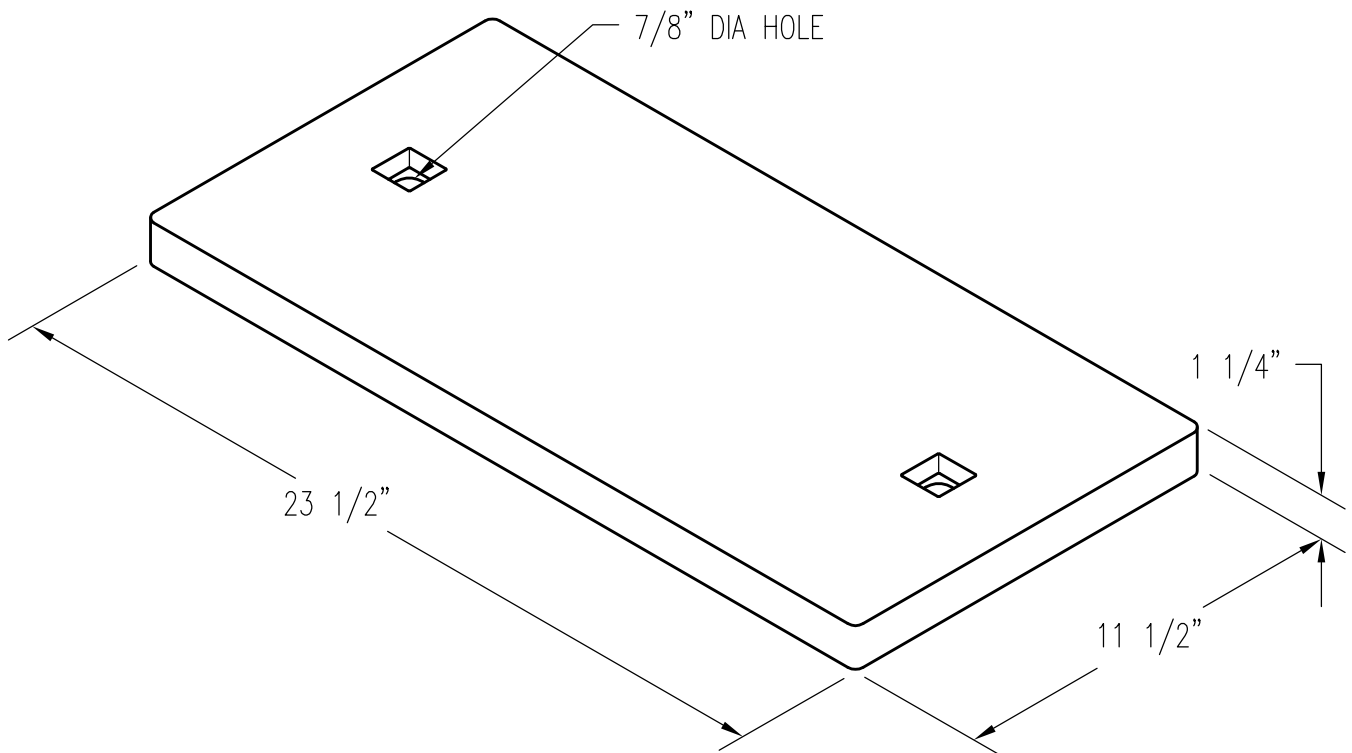

WEAR PLATE

PATTERN NUMBER: CC-118
DRAWING NUMBER: CA-2743-B

A024

WEIGHT: 87 3/4#