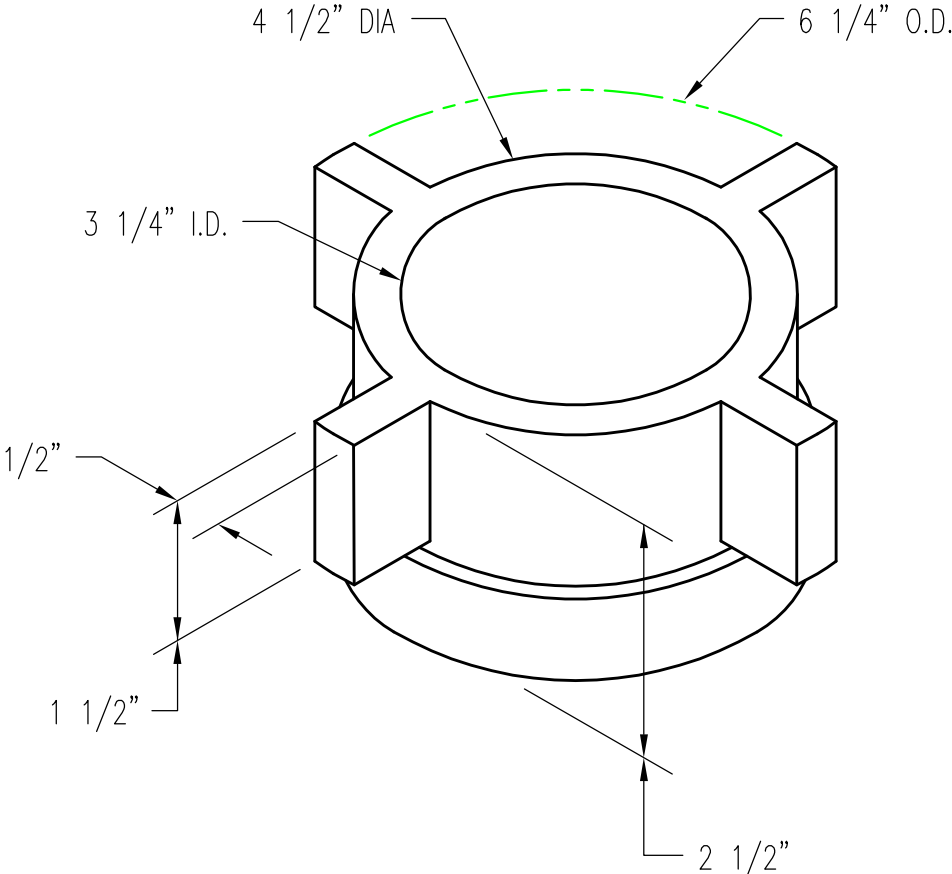

DRIVE COLLAR

PATTERN NUMBER: CC-120-A
DRAWING NUMBER: CA-2029-C

A025

WEIGHT: 4 3/4#