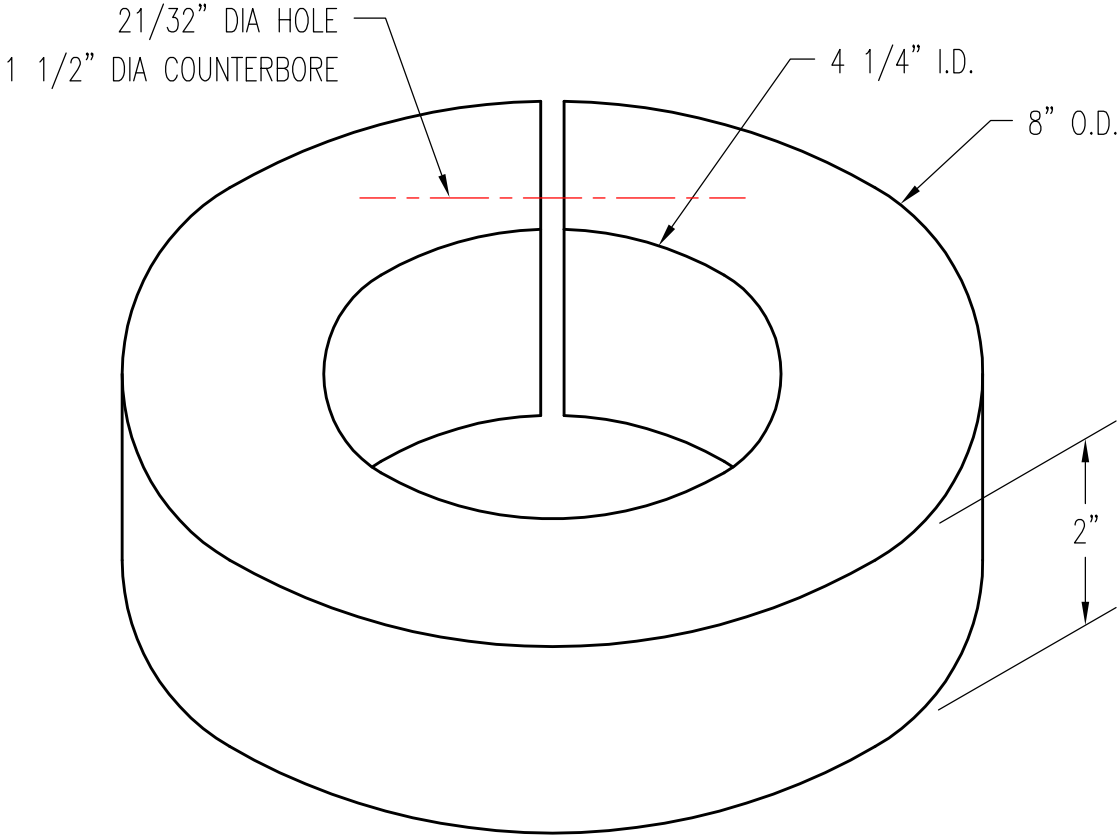

SPLIT COLLAR

PATTERN NUMBER: CC-152
DRAWING NUMBER: N/A

A028

WEIGHT: 21 1/2#