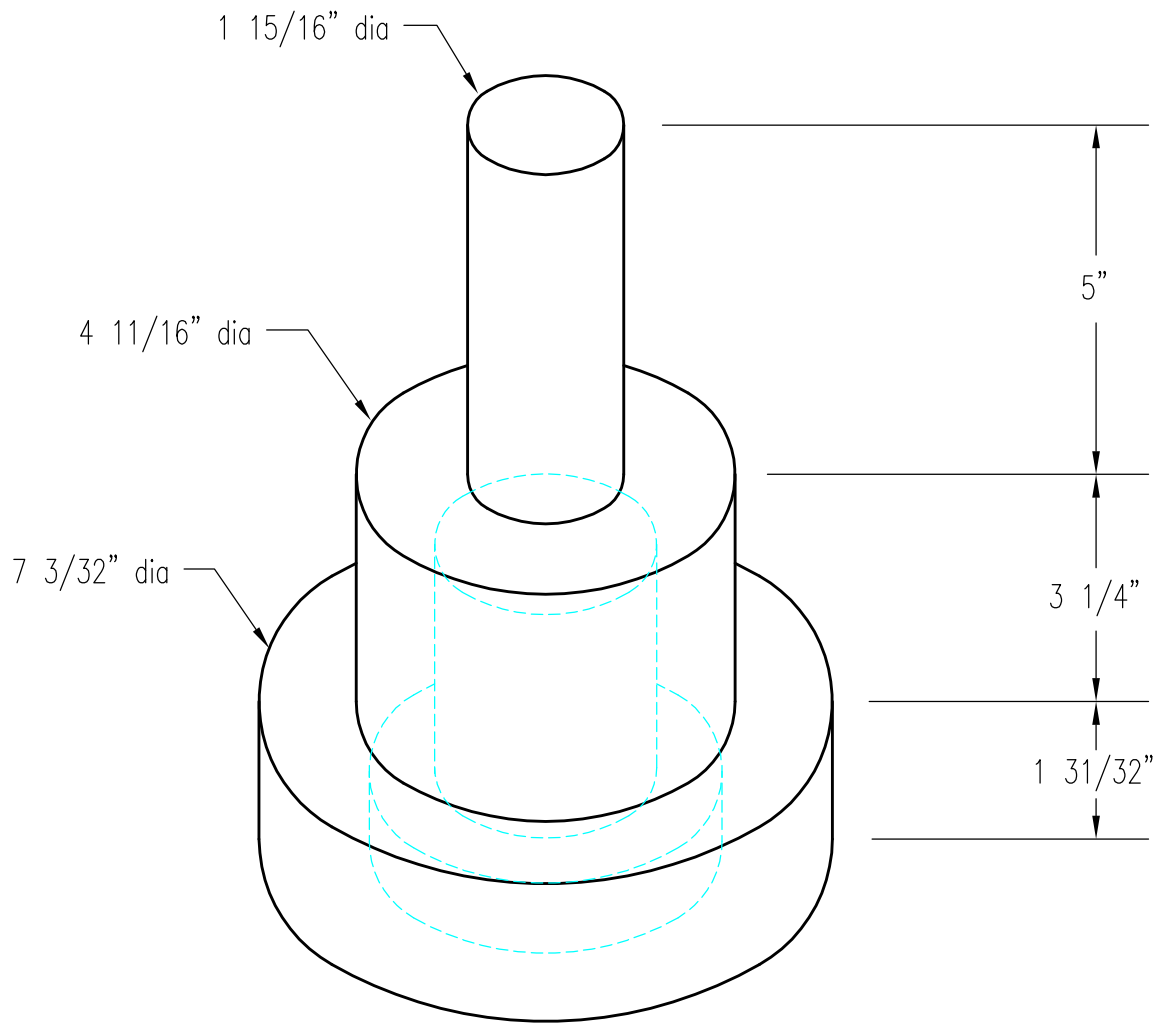

LIFT POST BASE COLLAR

PATTERN NUMBER: CC-155
DRAWING NUMBER: CA-3774-C

A029

WEIGHT: 30 1/8#