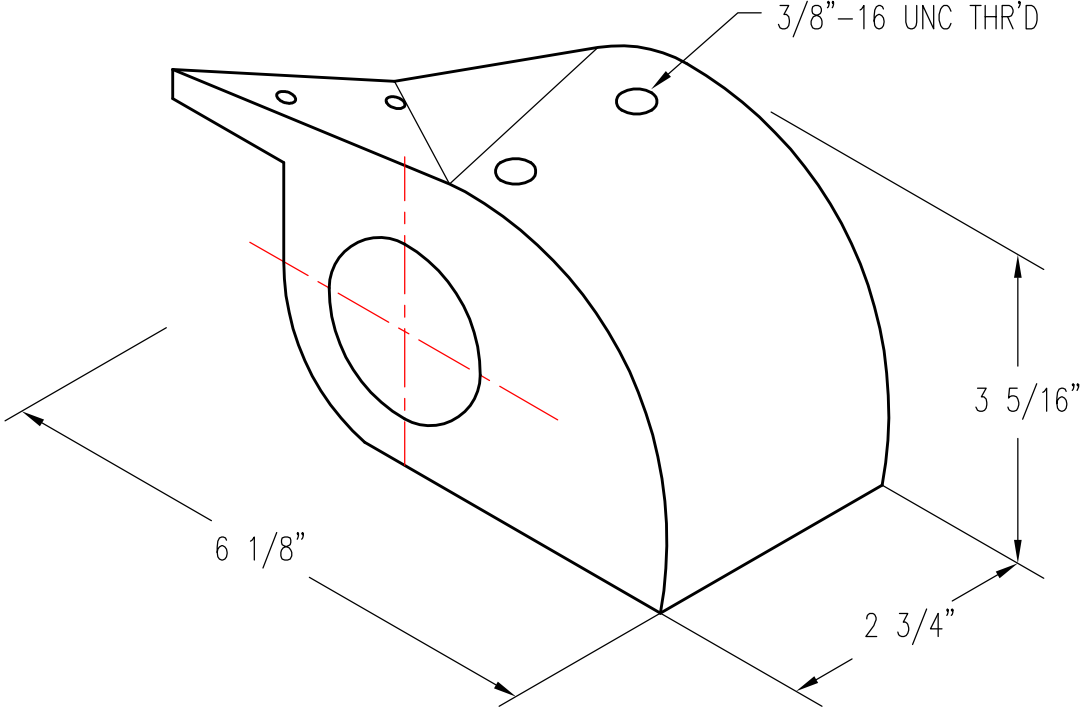

BLADE BLOCK

PATTERN NUMBER: CC-150
DRAWING NUMBER: CA-2284-D

A031

WEIGHT: 12#