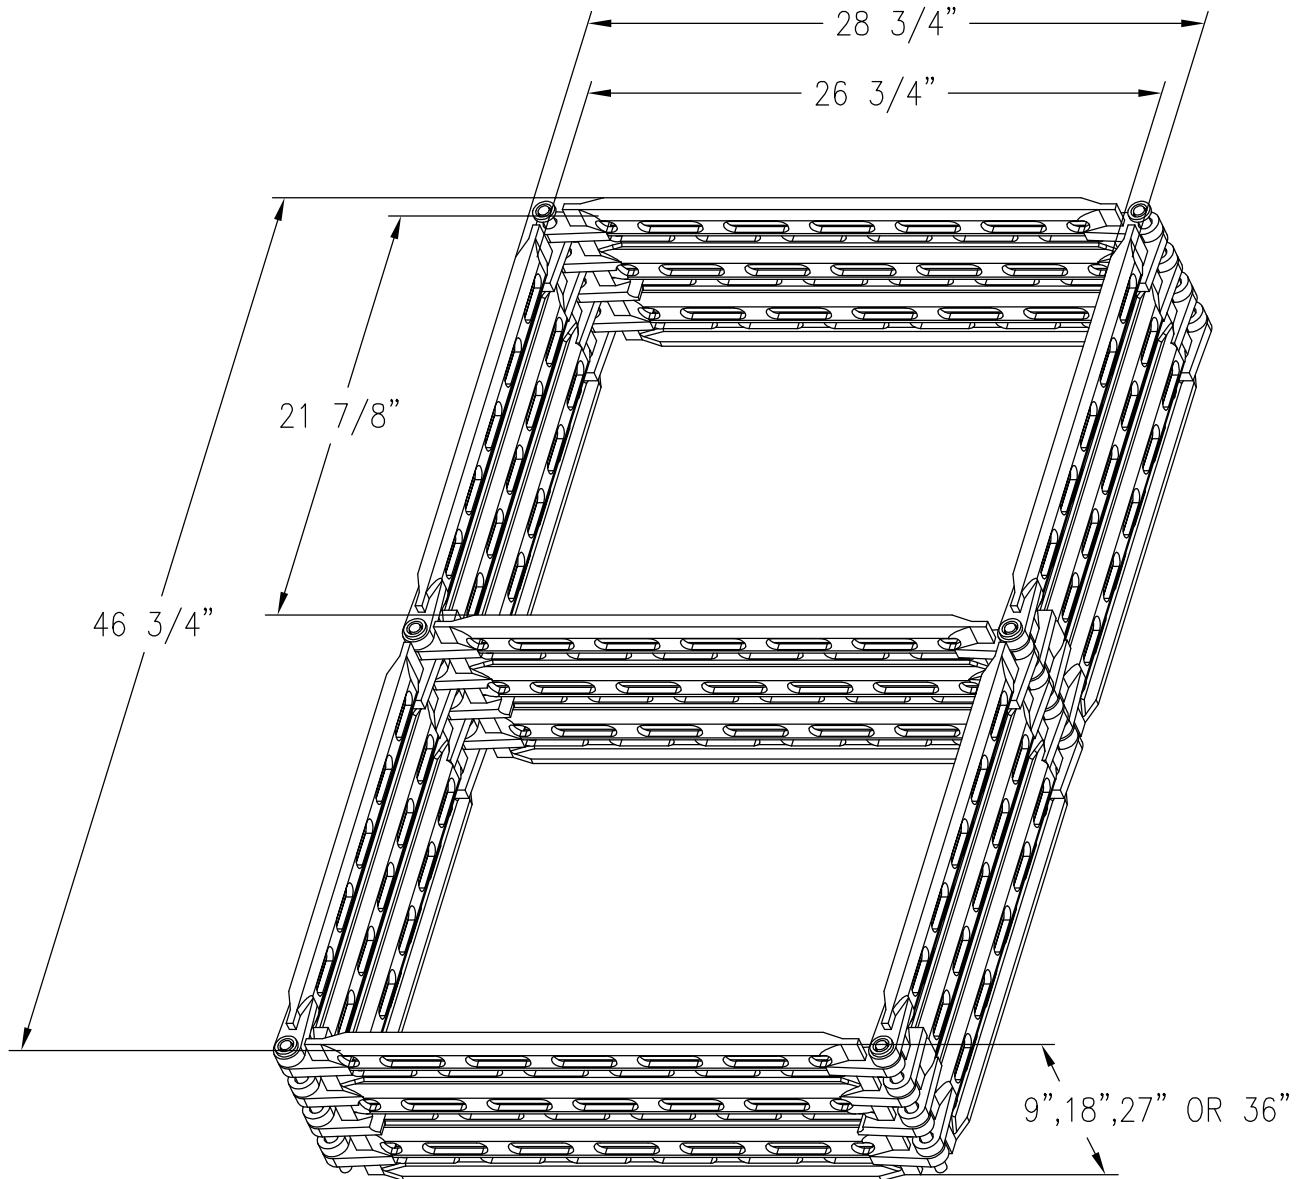

# 30" X 48" CAST BASKET ASSEMBLY

BASKET ASSEMBLY DESIGNED TO FIT CASTALLOY CC-2001  
SERIES 30" X 48" RAIL TRAY ASSEMBLIES. ALSO, CAN BE  
MODIFIED TO FIT OTHER 30" X 48" TRAY ASSEMBLIES.  
HEAVY WALL AND LIGHT WALL AVAILABLE.