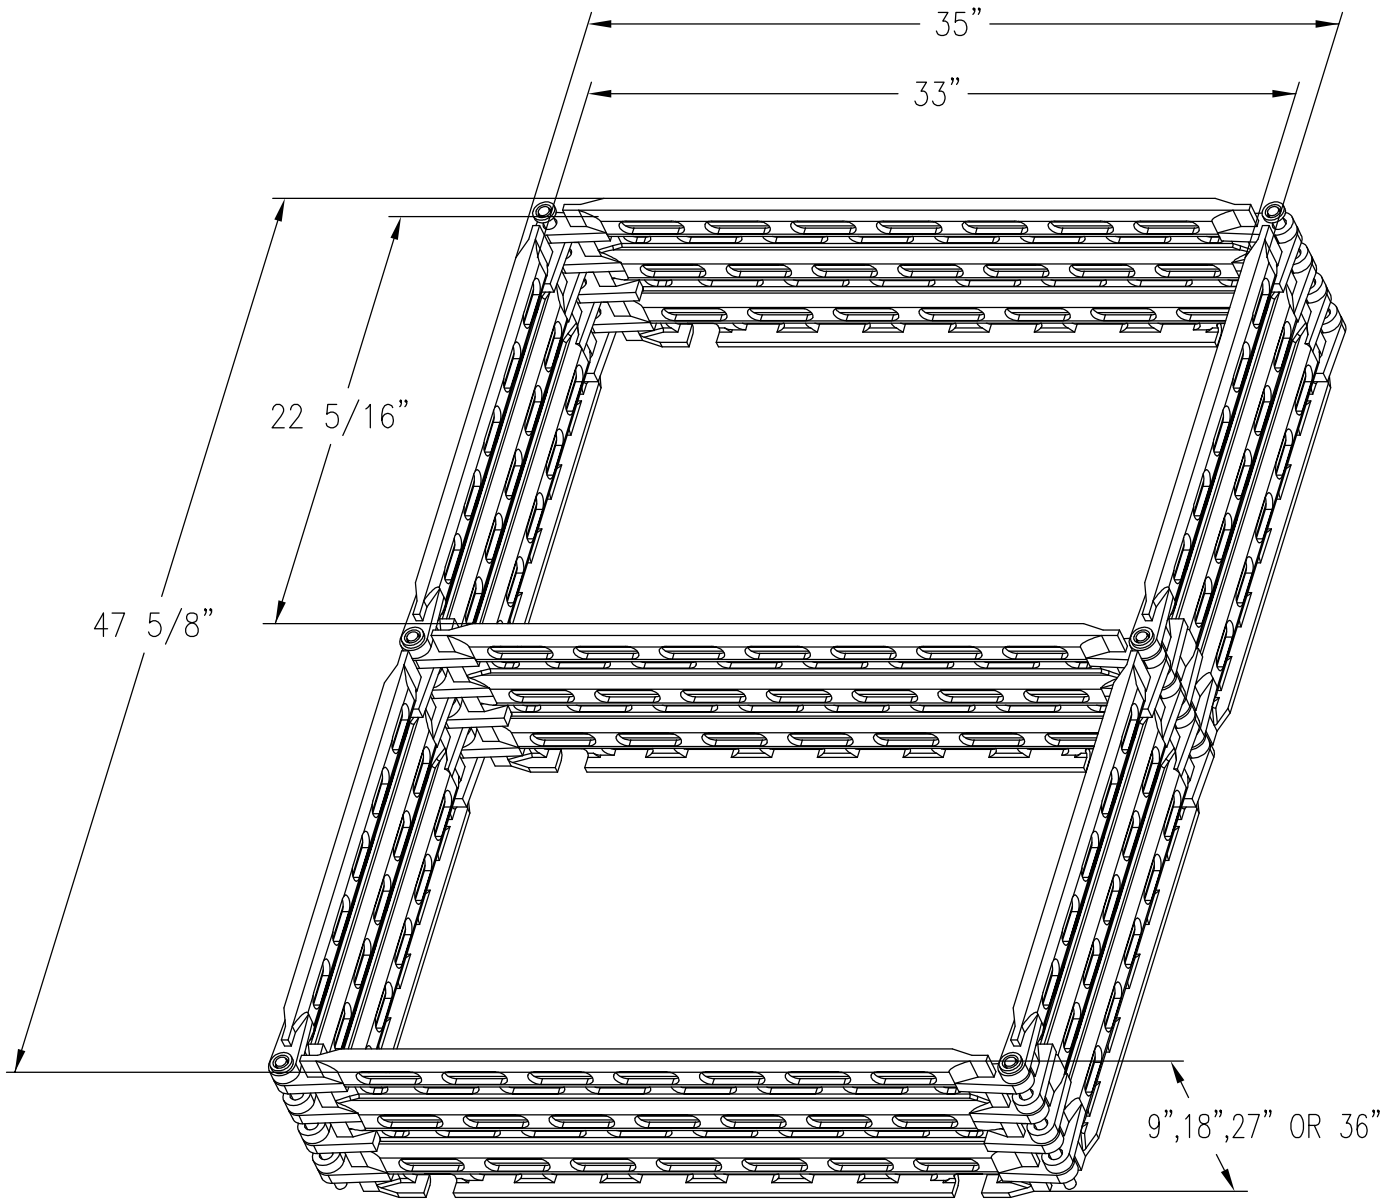

36" X 48" CAST BASKET ASSEMBLY

BASKET ASSEMBLY DESIGNED TO FIT CASTALLOY CC-2007 & CC-2077 SERIES 36" X 48" RAIL TRAY ASSEMBLIES. ALSO, CAN BE MODIFIED TO FIT OTHER 36" X 48" TRAY ASSEMBLIES. HEAVY WALL AND LIGHT WALL AVAILABLE.