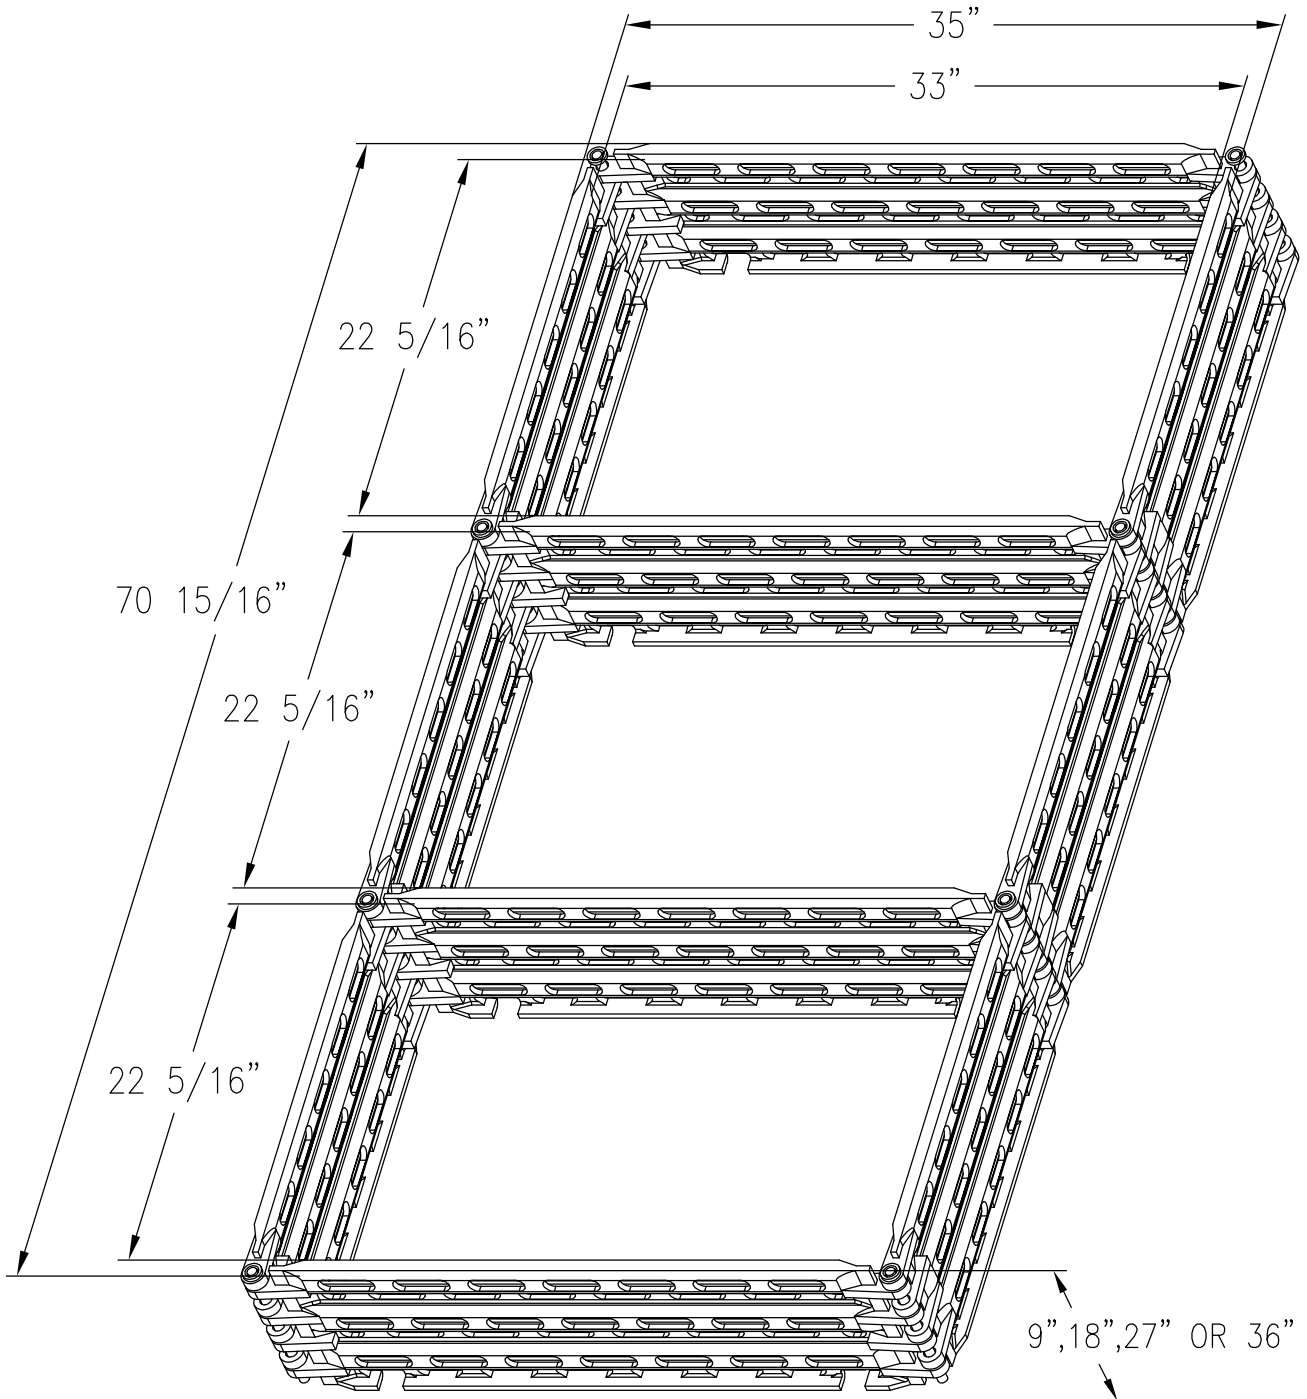

36" X 72" CAST BASKET ASSEMBLY

BASKET DESIGNED TO FIT CASTALLOY CC-2007
AND CC-2077 SERIES 36" X 72" TRAY ASSEMBLIES.
ALSO, CAN BE MODIFIED TO FIT OTHER 36" X 72"
ASSEMBLIES. HEAVY WALL AND LIGHT WALL AVAILABLE.