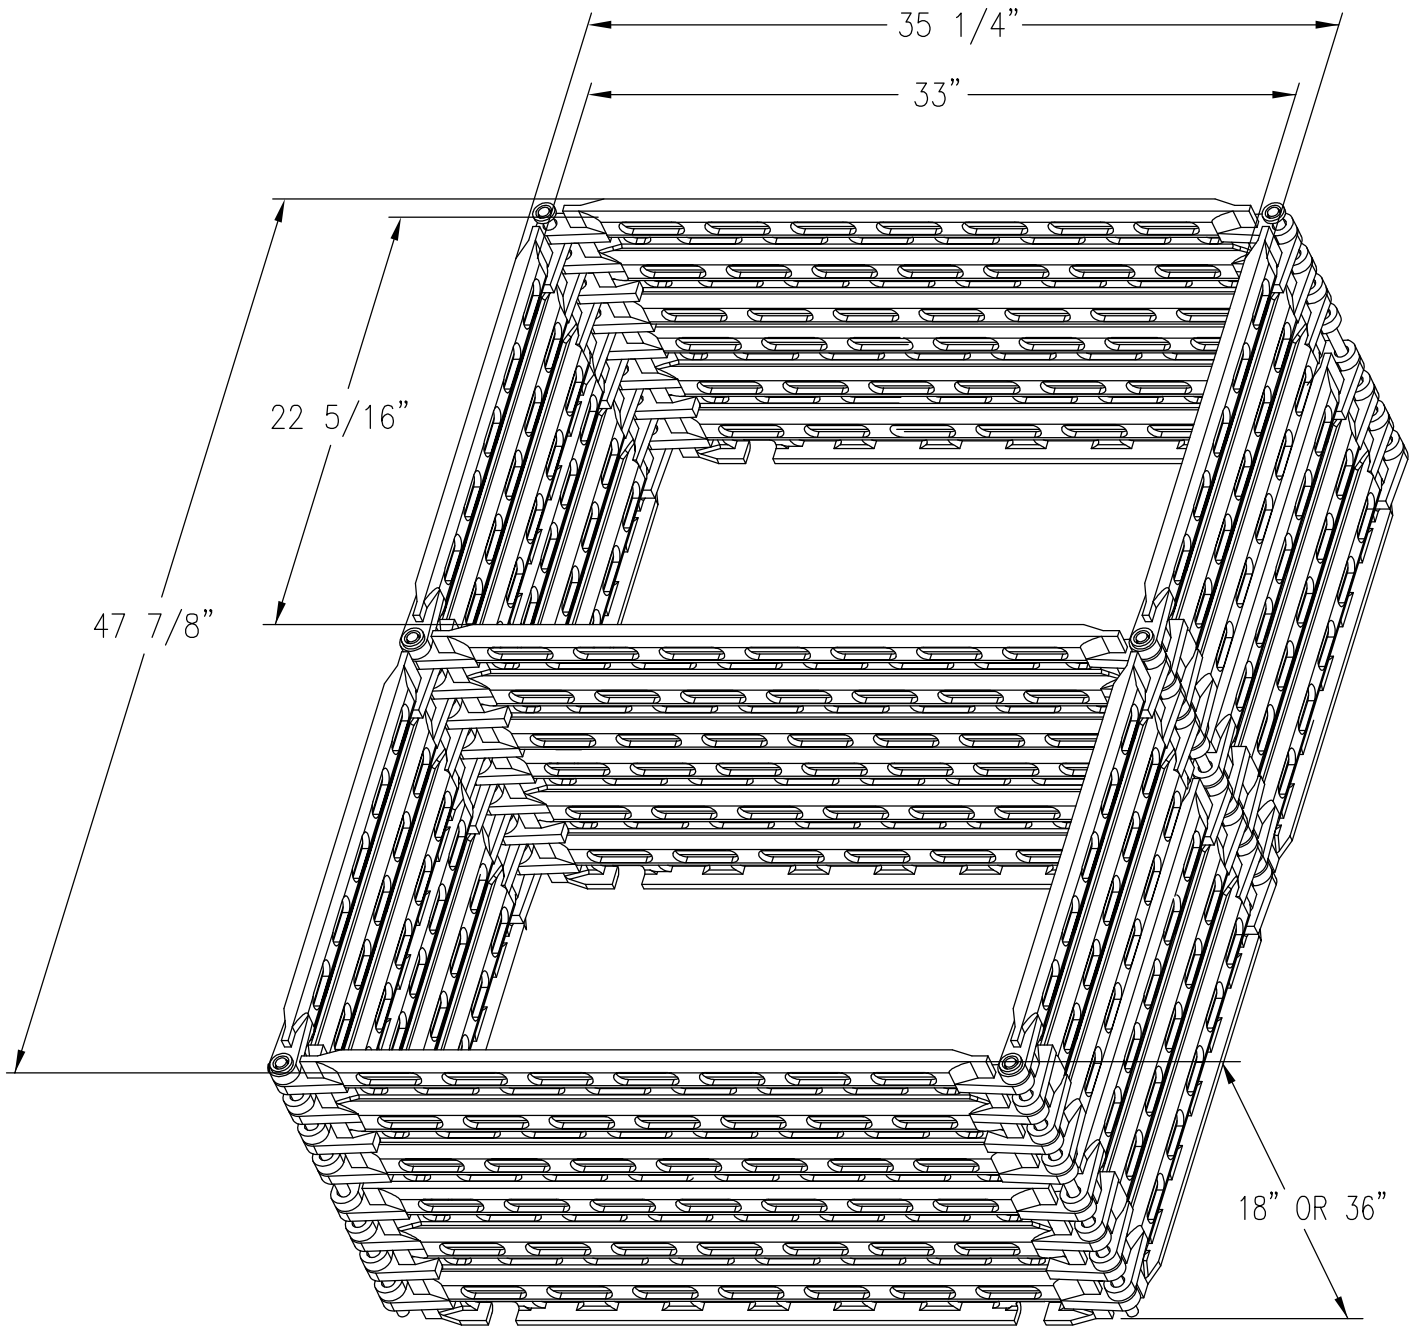

36" X 48" CAST BASKET ASSEMBLY

BASKET ASSEMBLY DESIGNED TO FIT CASTALLOY CC-2007 & CC-2077 SERIES 36" X 48" RAIL TRAY ASSEMBLIES. ALSO, CAN BE MODIFIED TO FIT OTHER 36" X 48" TRAY ASSEMBLIES. HEAVY WALL AND LIGHT WALL AVAILABLE.