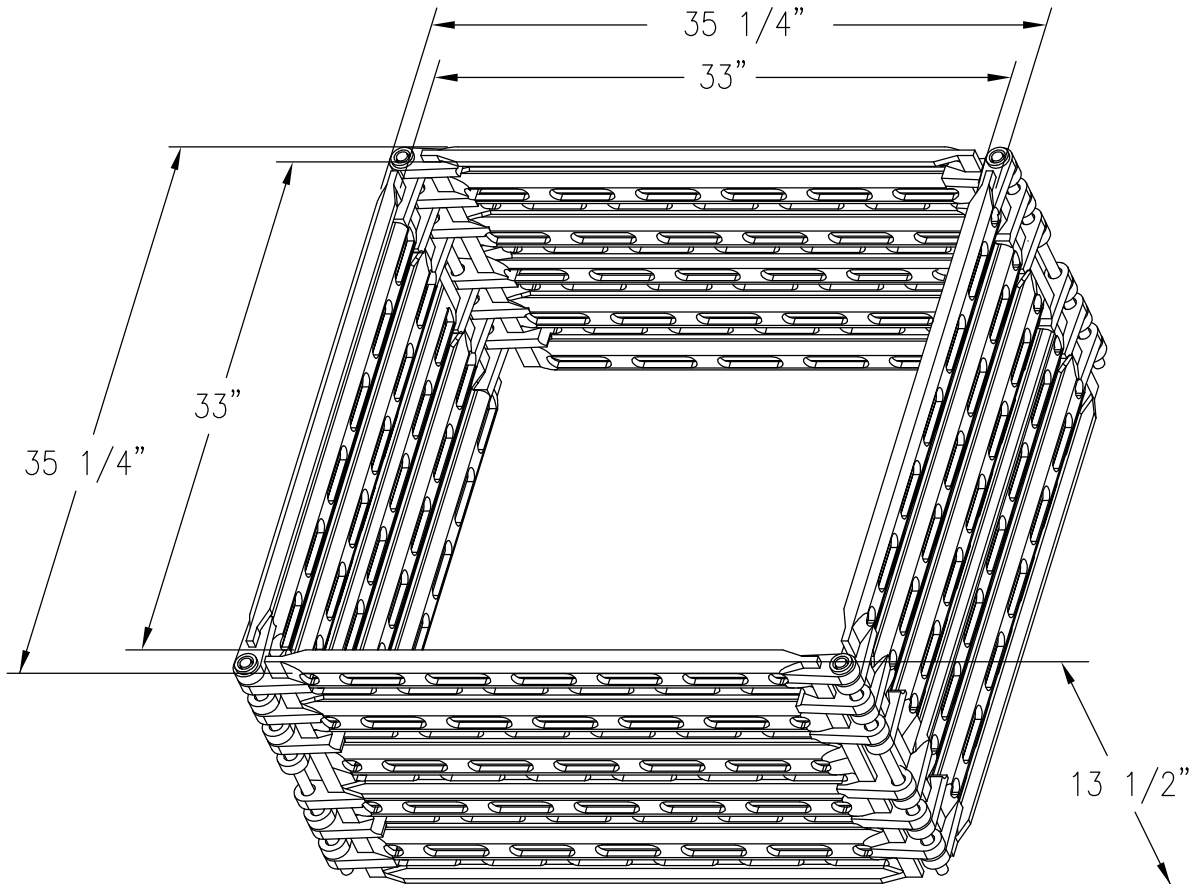

36" X 36" CAST BASKET ASSEMBLY

13 1/2" TALL CC-4536 ASSEMBLY CONSISTS OF THE FOLLOWING:

QTY	DESCRIPTION	PART NUMBER	DWG NUMBER	PAGE
4	CORRUGATED CAST BASKET SIDE	CC-4080	CA-3404-D1	H040
4	BASKET PIN	C185	--	--
4	WASHER	CC-100	--	--

BASKET ASSEMBLY DESIGNED TO FIT ON
CASTALLOY 36" X 36" TRAY CC-2005

CAN BE MODIFIED TO FIT ON OTHER
36" X 36" TRAYS