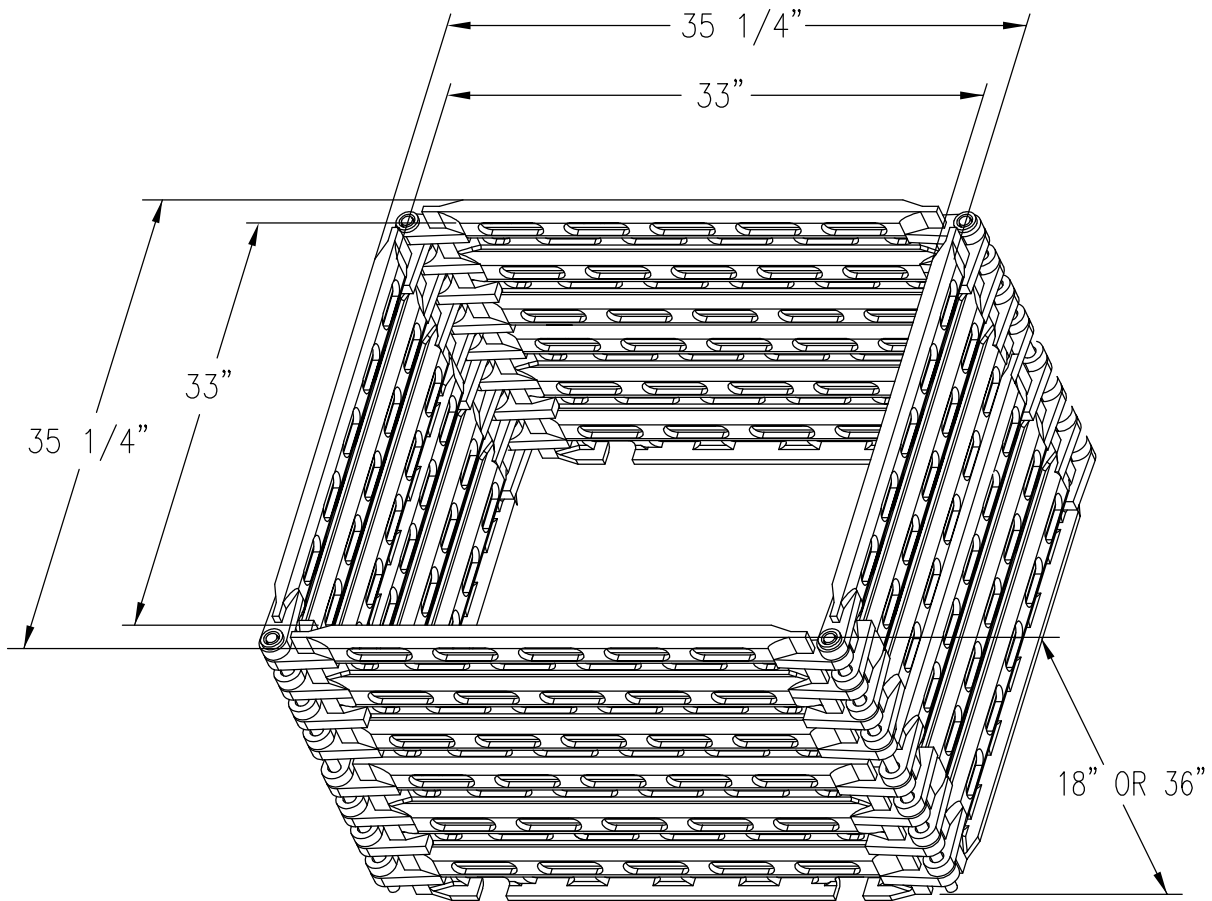

36" X 36" CAST BASKET ASSEMBLY

HEAVY DUTY

18" TALL CC-4563 ASSEMBLY CONSISTS OF THE FOLLOWING:

QTY	DESCRIPTION	PART NUMBER	DWG NUMBER	PAGE
4	CORRUGATED CAST BASKET SIDE	CC-4086	CA-3697-D	H044
4	BASKET PIN	C148	--	--
4	WASHER	CC-100	--	--

36" TALL CC-4564 ASSEMBLY CONSISTS OF THE FOLLOWING:

QTY	DESCRIPTION	PART NUMBER	DWG NUMBER	PAGE
8	CORRUGATED CAST BASKET SIDE	CC-4086	CA-3697-D	H044
4	BASKET PIN	C165	--	--
4	WASHER	CC-100	--	--