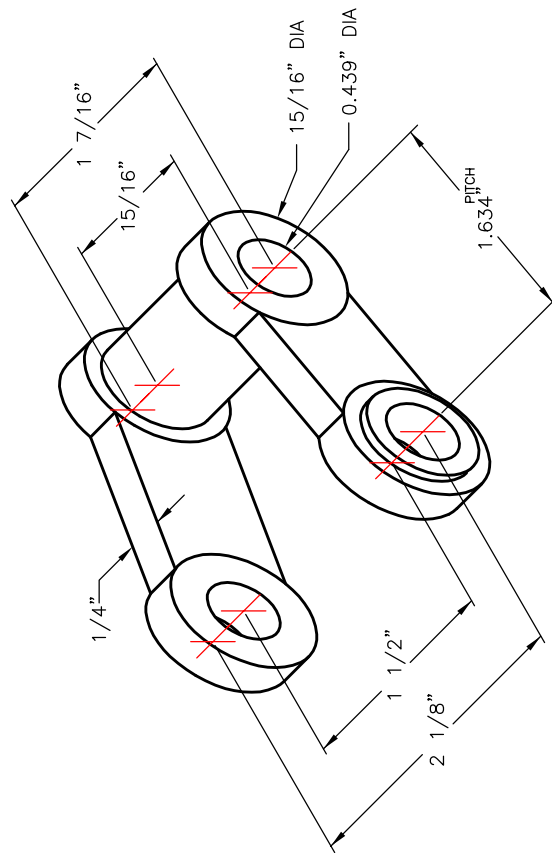

# #462 PINTLE CHAIN LINK

PATTERN NUMBER: CC-5111-462  
DRAWING NUMBER: SK-1022-A

K001

WEIGHT: .25#