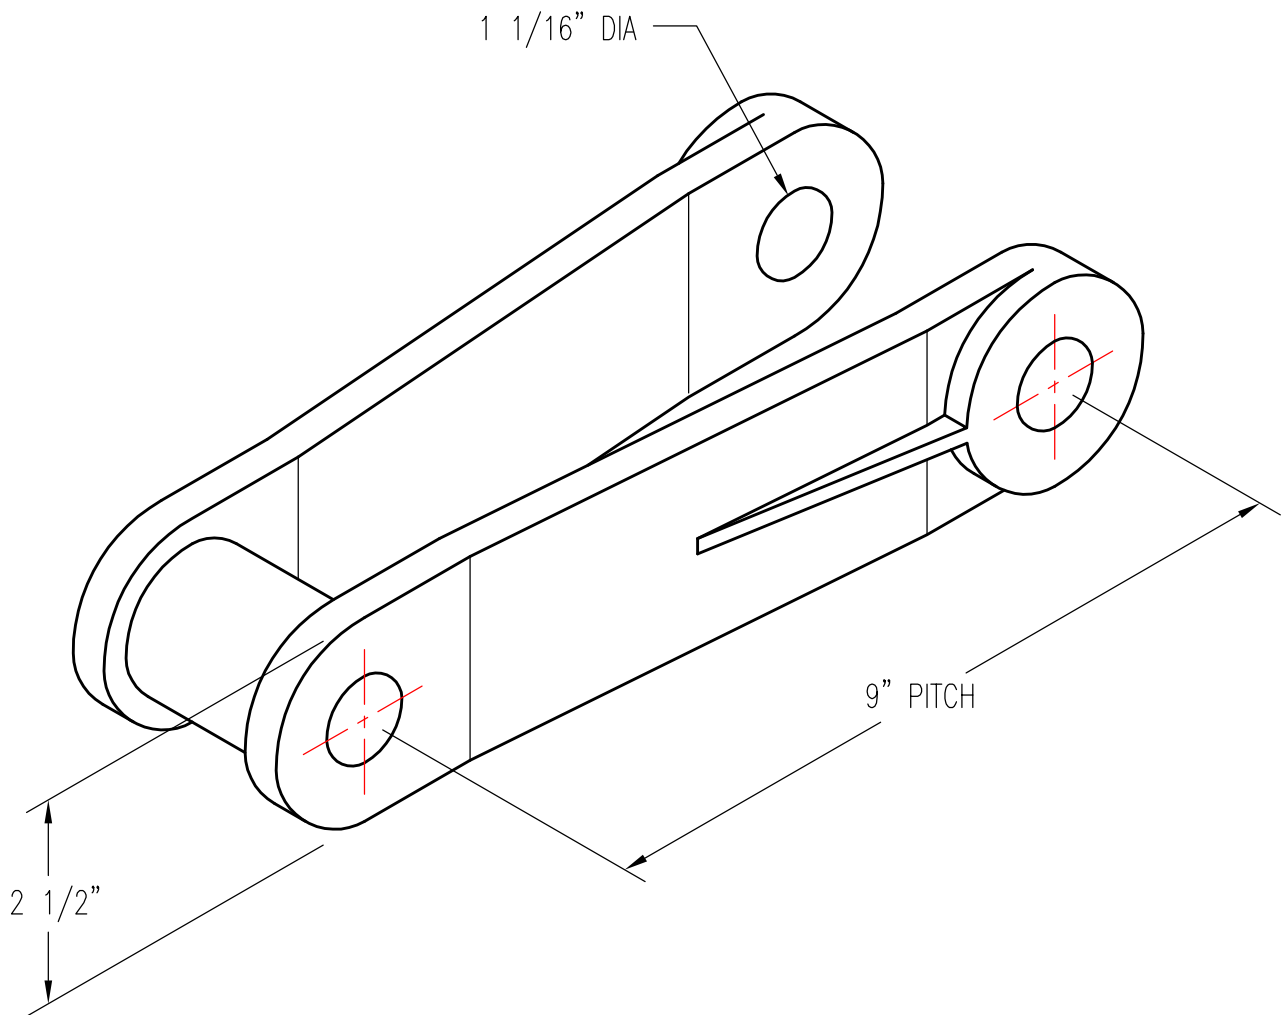

# #988 CHAIN LINK

PATTERN NUMBER: CC-5009  
DRAWING NUMBER: CA-0097-B

K020

WEIGHT: 7.75#