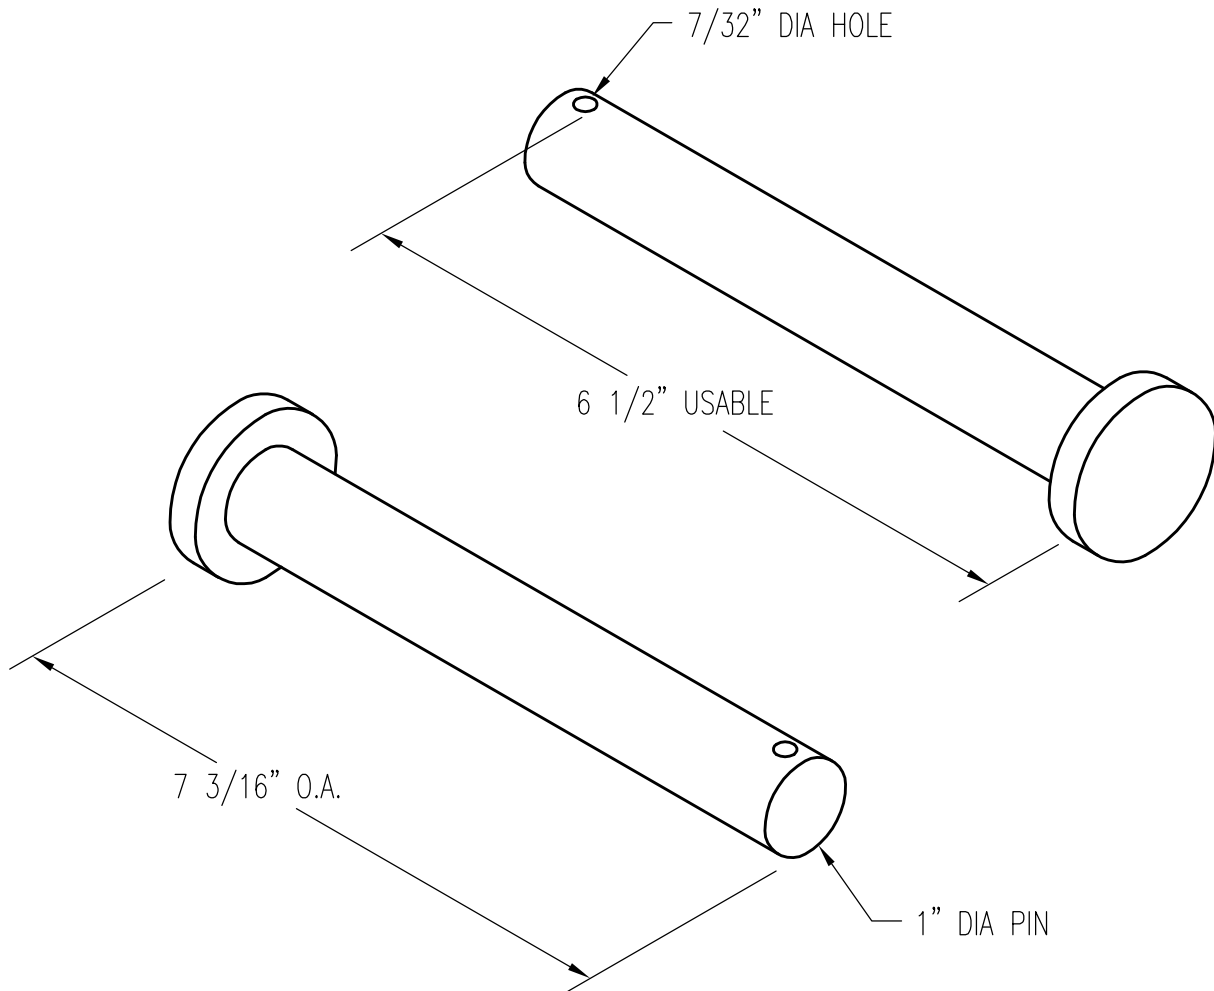

#988 CHAIN PIN

PATTERN NUMBER: CC-5011
DRAWING NUMBER: CA-0096-A

K022

WEIGHT: 1.6#