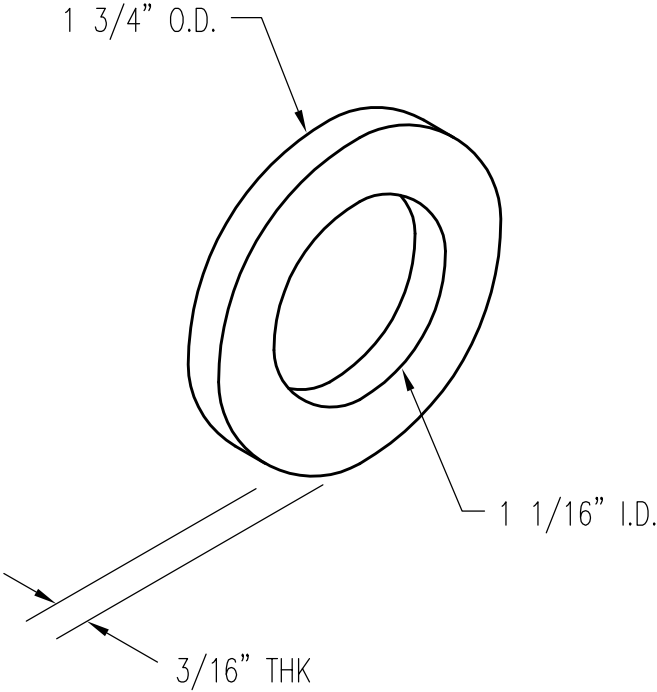

#988 CHAIN WASHER

PATTERN NUMBER: CC-5012
DRAWING NUMBER: CA-0096-A

K023

WEIGHT: .07#