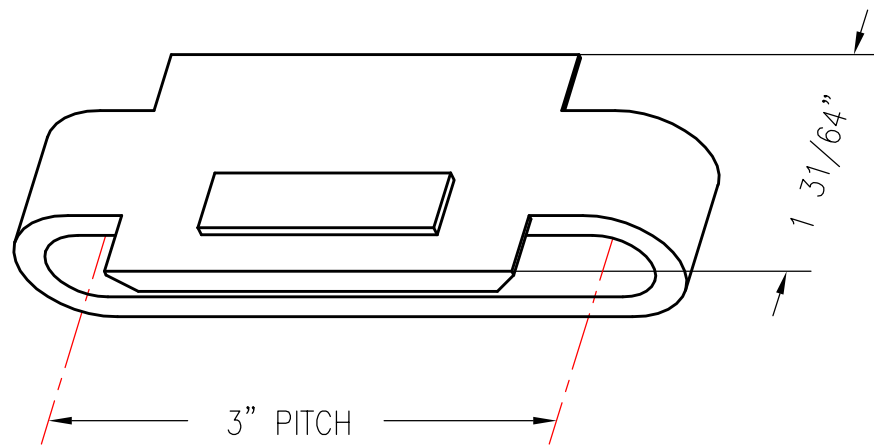

# 348 CENTER LINK

PATTERN NUMBER: CC-6000  
DRAWING NUMBER: CA-2016-D

M001

WEIGHT: .38#