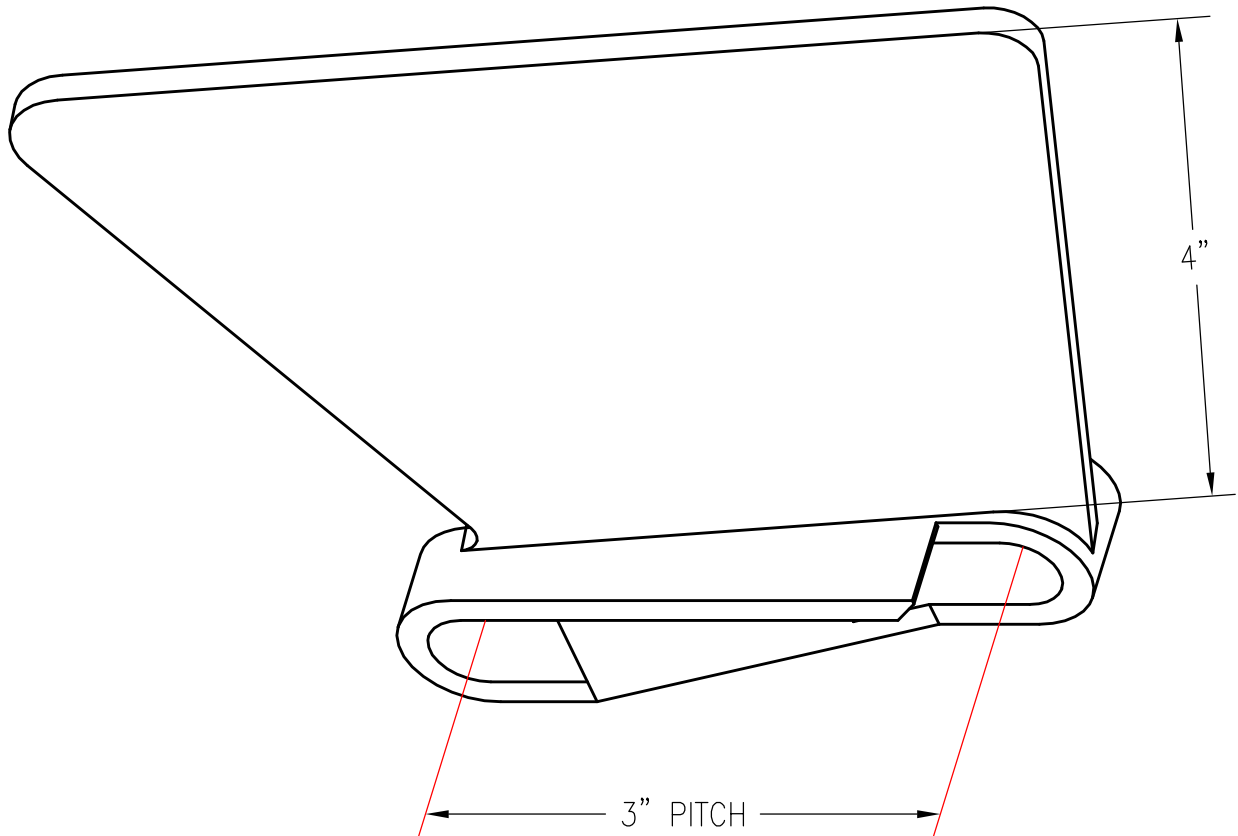

348 SIDE LINK 4" SLANT WALL, RIGHT HAND

PATTERN NUMBER: CC-6006
DRAWING NUMBER: CA2016-D

M007

WEIGHT: 1.4#