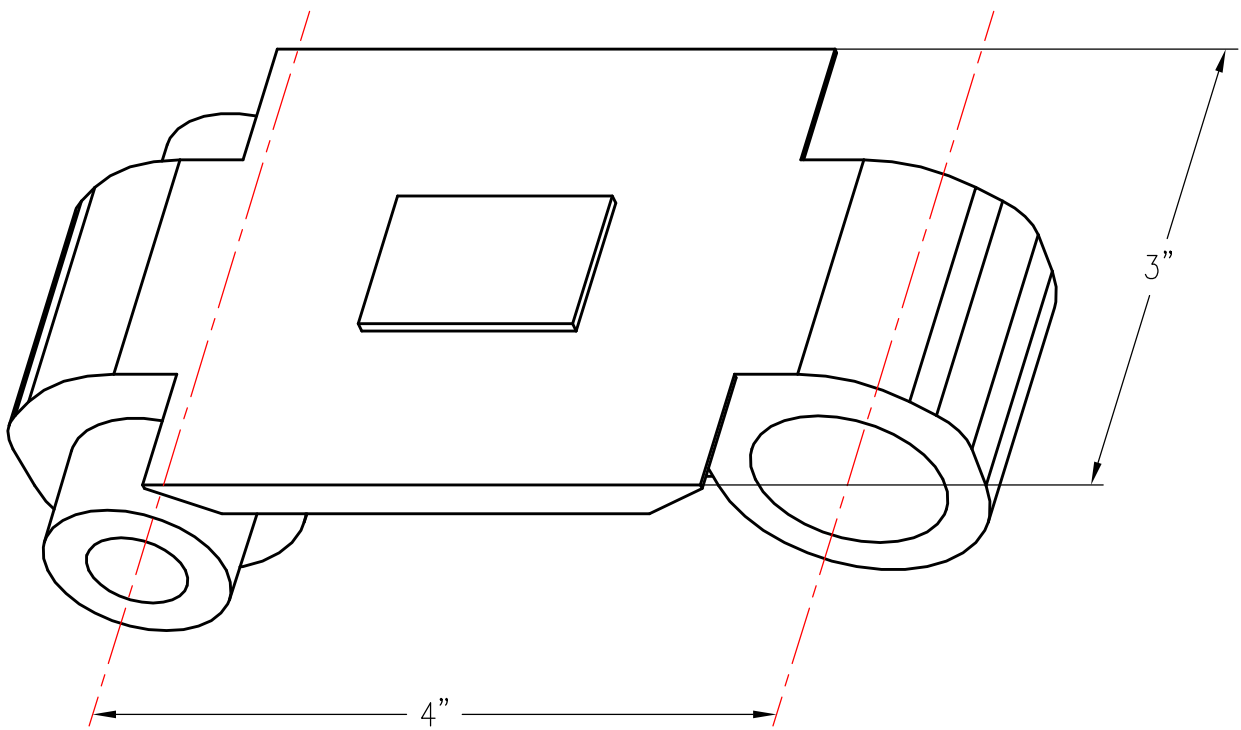

468 CENTER LINK 4" INTERLOCK

PATTERN NUMBER: CC-6010
DDRAWING NUMBER: CA-2021-D

M009

WEIGHT: 2.5#