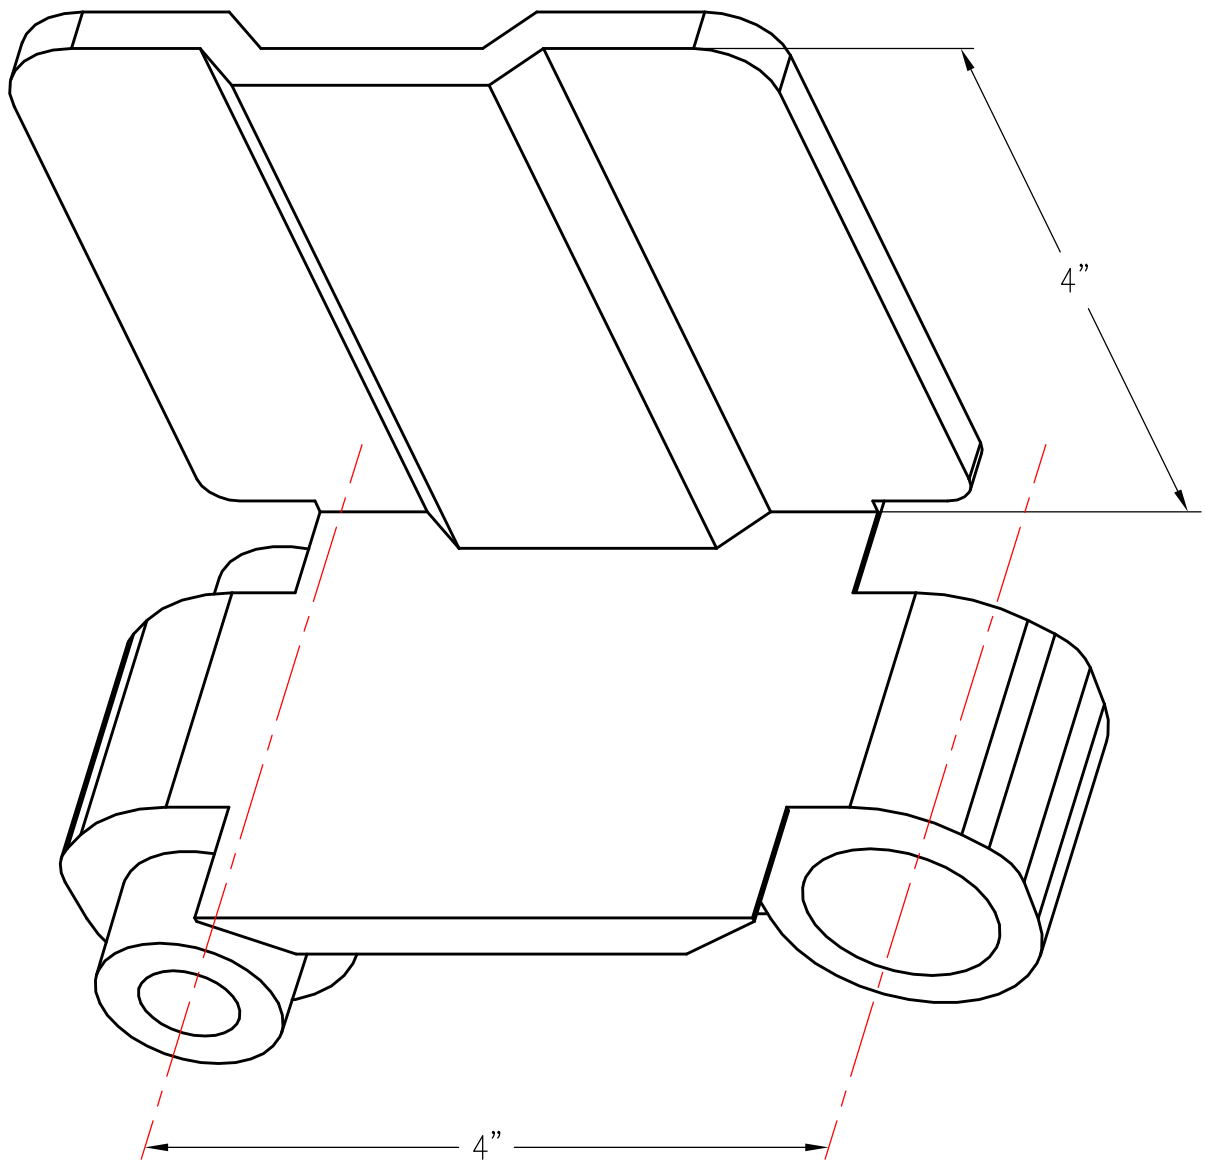

468 SIDE LINK  
4" INTERLOCK, RIGHT HAND

PATTERN NUMBER: CC-6011  
DRAWING NUMBER: CA2021-D

M010

WEIGHT: 4.25#