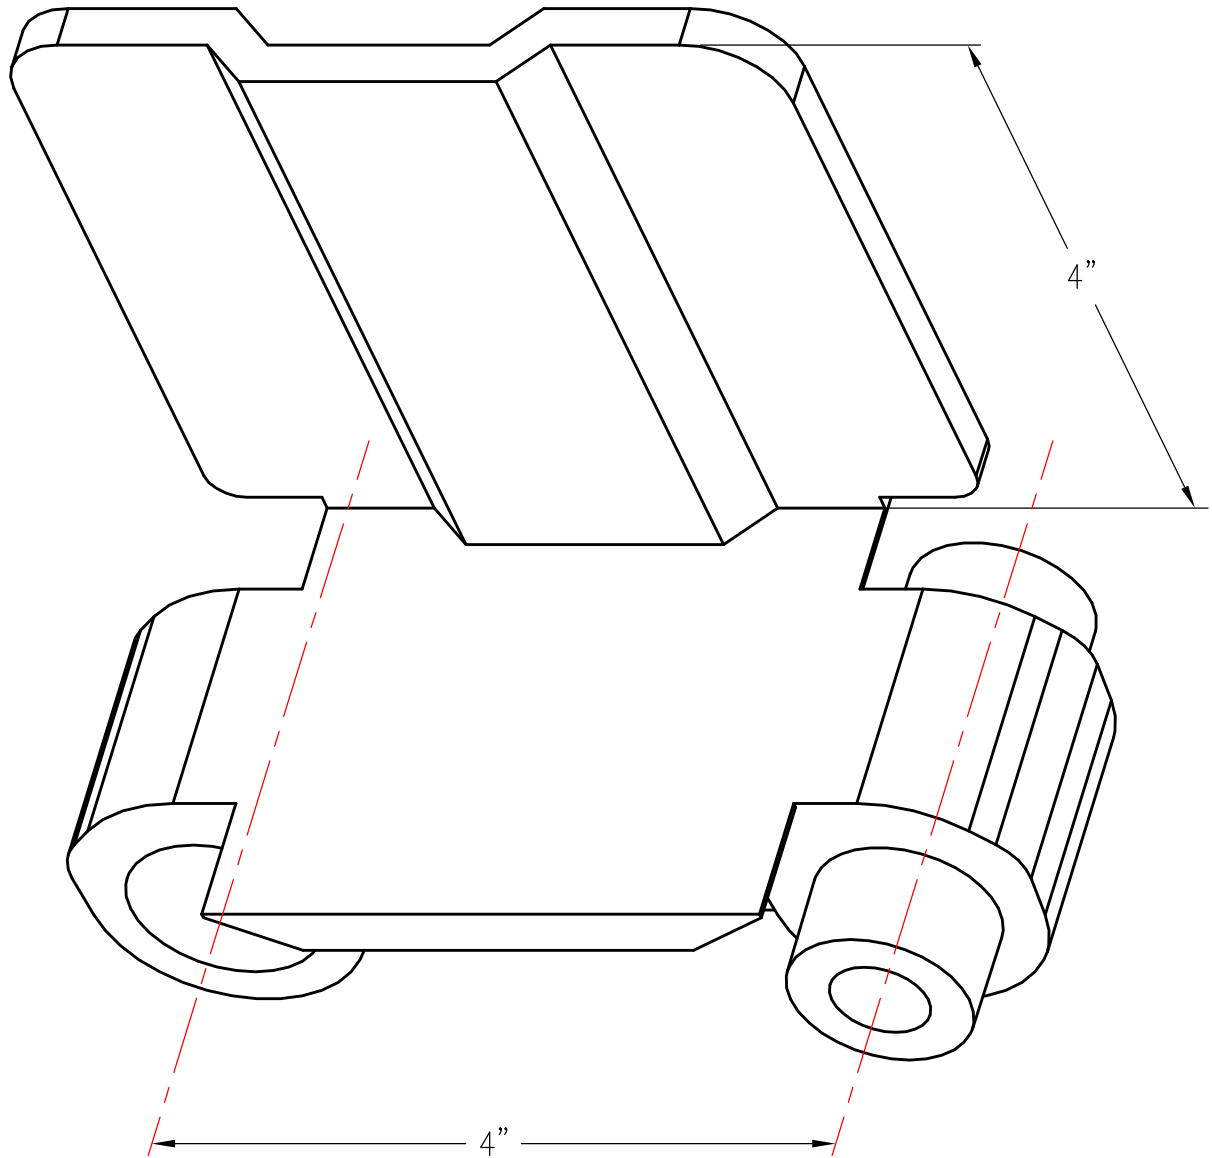

468 SIDE LINK 4" INTERLOCK, LEFT HAND

PATTERN NUMBER: CC-6012
DRAWING NUMBER: CA-2021-D

M011

WEIGHT: 4.25#