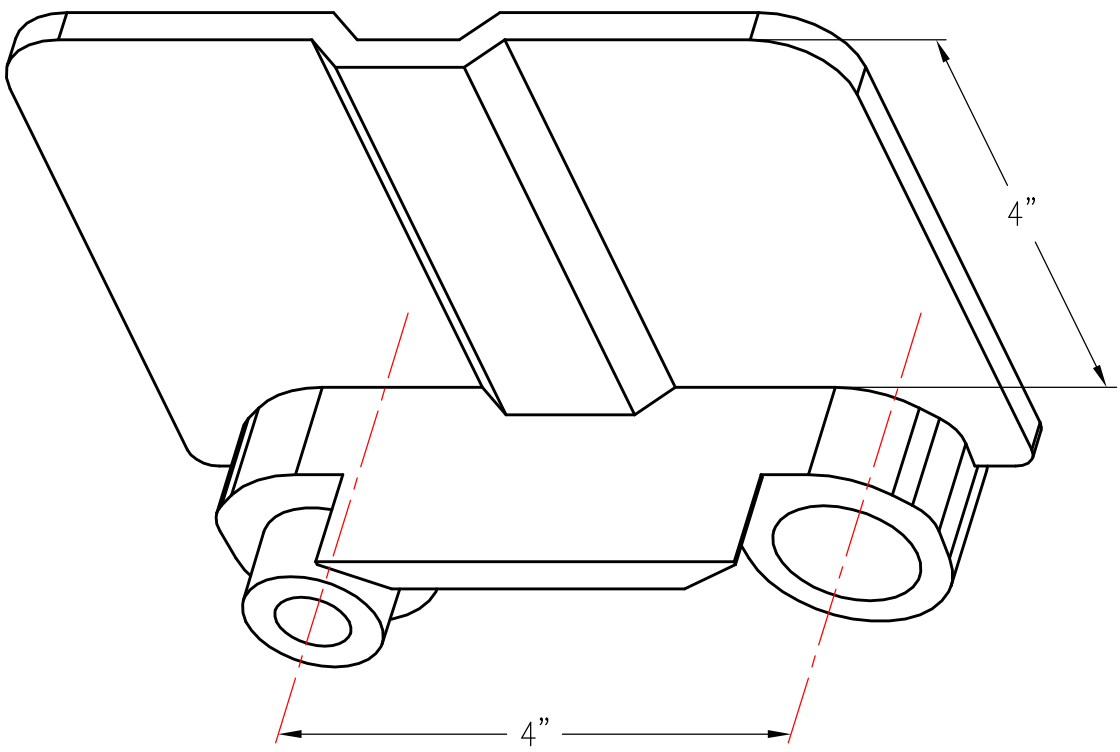

468 SIDE LINK 4" INTERLOCK, NARROW, RIGHT HAND

PATTERN NUMBER: CC-6013
DRAWING NUMBER: CA-2021-D

M012

WEIGHT: 4#