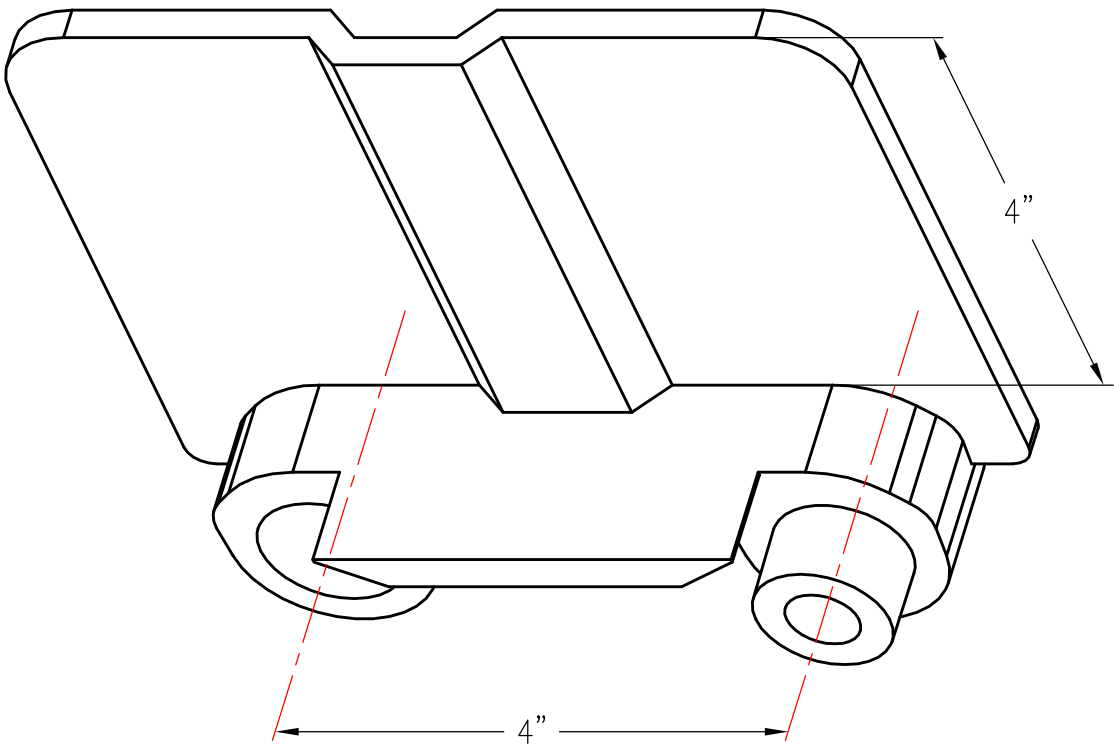

468 SIDE LINK 4" INTERLOCK, NARROW, LEFT HAND

PATTERN NUMBER: CC-6014
DRAWING NUMBER: CA-2021-D

M013

WEIGHT: 4#