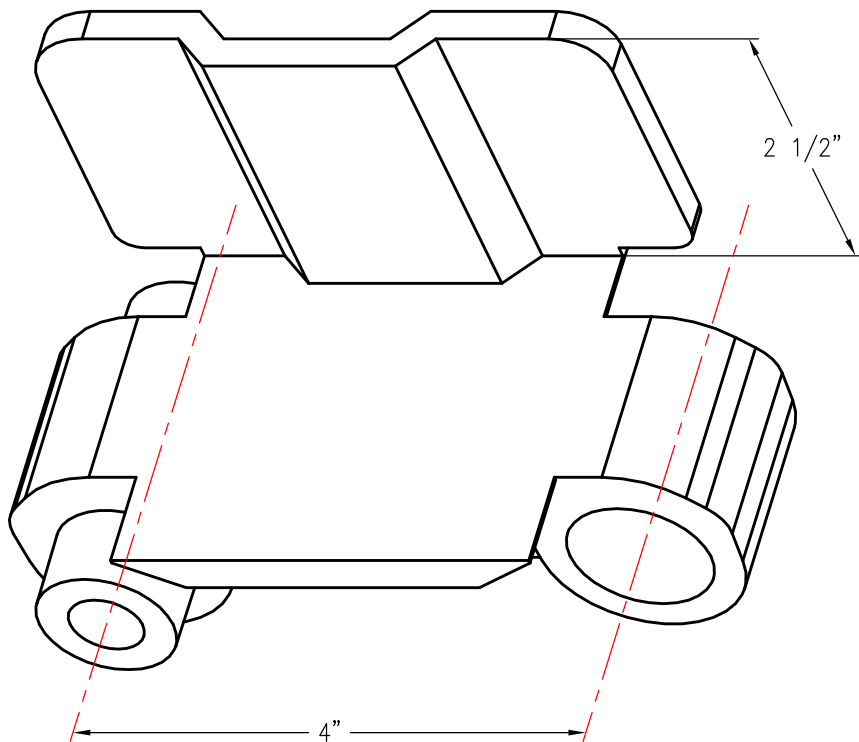

468 SIDE LINK 2 1/2" INTERLOCK, WIDE, RIGHT HAND

PATTERN NUMBER: CC-6017
DRAWING NUMBER: CA-2021-D

M014

WEIGHT: 3.5#