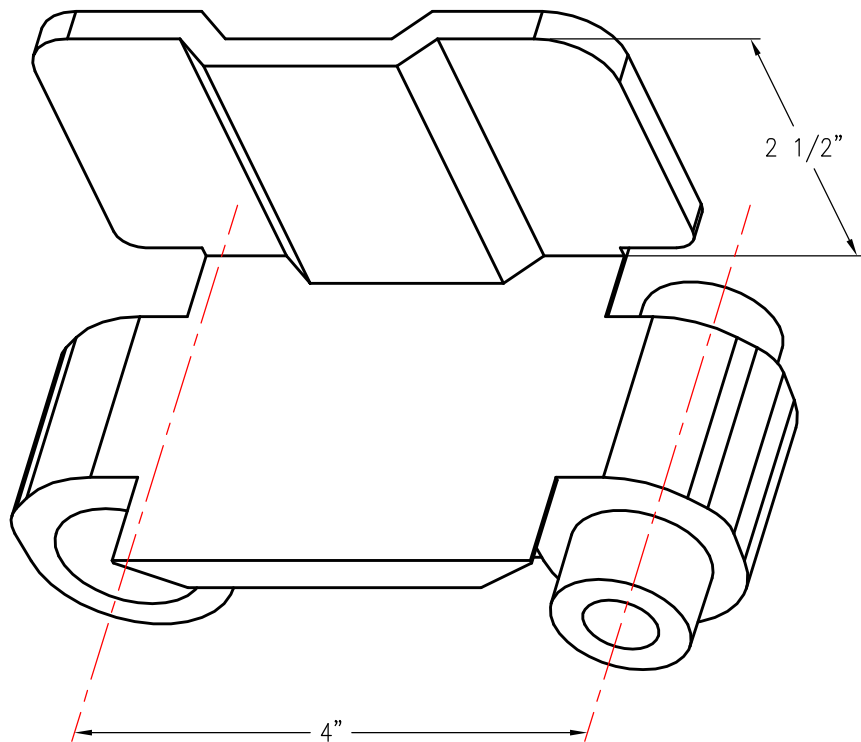

468 SIDE LINK 2 1/2" INTERLOCK, WIDE, LEFT HAND

PATTERN NUMBER: CC-6018
DRAWING NUMBER: CA-2021-D

M015

WEIGHT: 3.5#