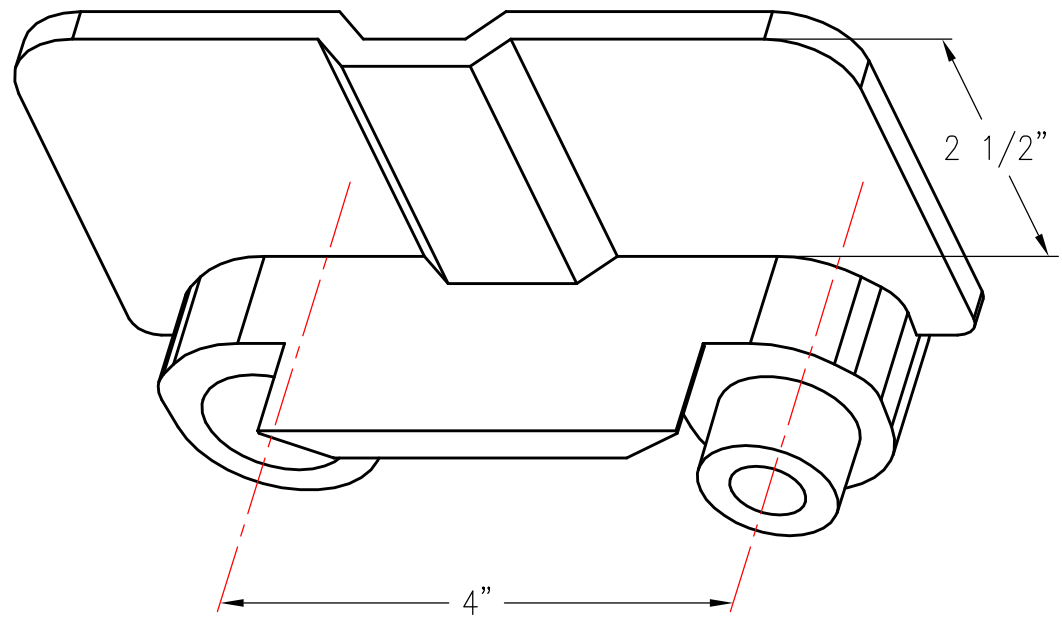

468 SIDE LINK 2 1/2" INTERLOCK, NARROW, LEFT HAND

PATTERN NUMBER: CC-6020
DRAWING NUMBER: CA-2021-D

M017

WEIGHT: 3.25#