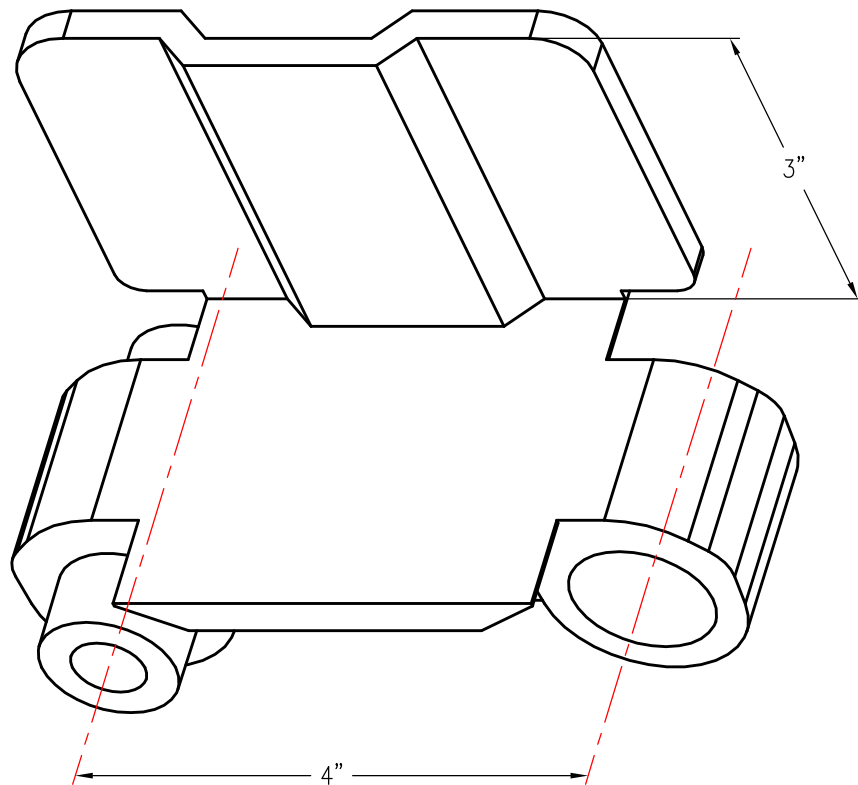

# 468 SIDE LINK 3" INTERLOCK, WIDE, RIGHT HAND

PATTERN NUMBER: CC-6021  
DRAWING NUMBER: CA-2021-D

M018

WEIGHT: 3.75#