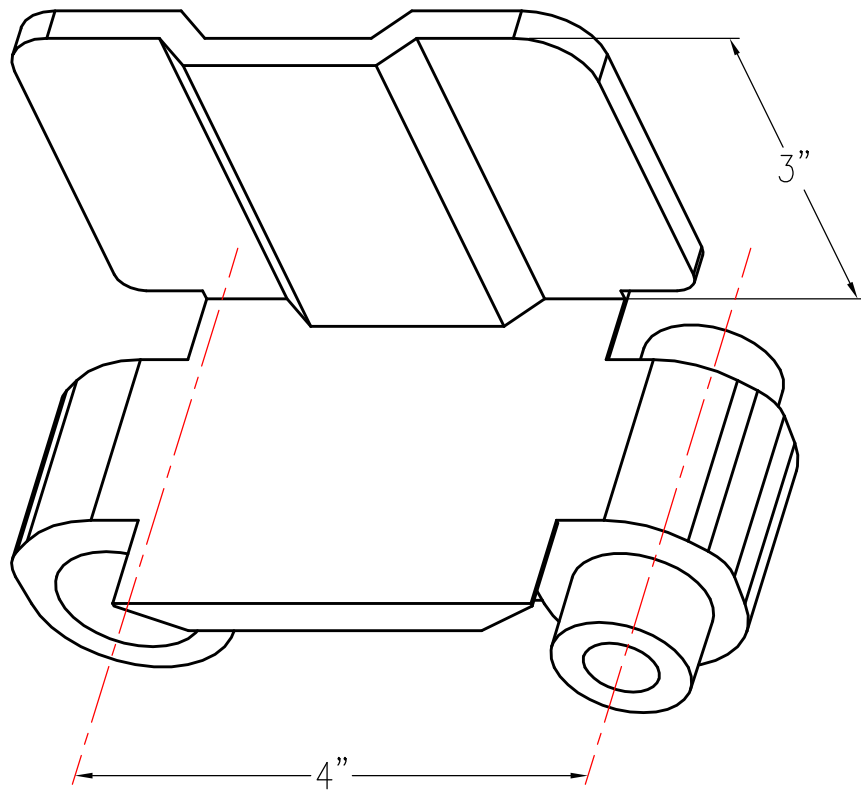

468 SIDE LINK 3" INTERLOCK, WIDE, LEFT HAND

PATTERN NUMBER: CC-6022
DRAWING NUMBER: CA-2021-D

M019

WEIGHT: 3.75#