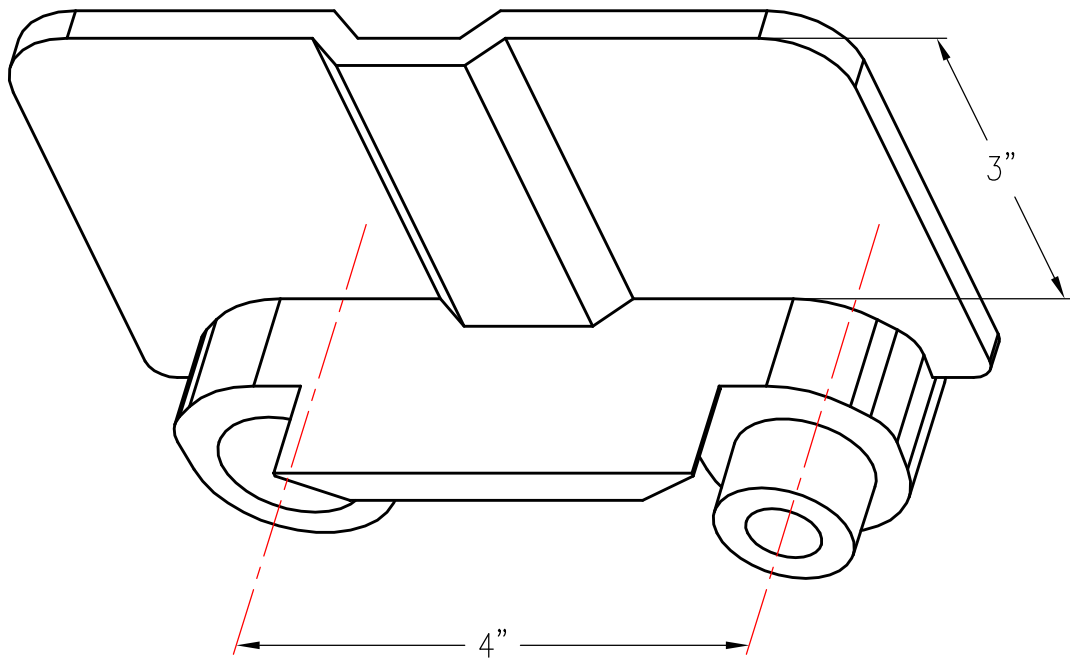

468 SIDE LINK 3" INTERLOCK, NARROW, LEFT HAND

PATTERN NUMBER: CC-6024
DRAWING NUMBER: CA-2021-D

M021

WEIGHT: 3.5#