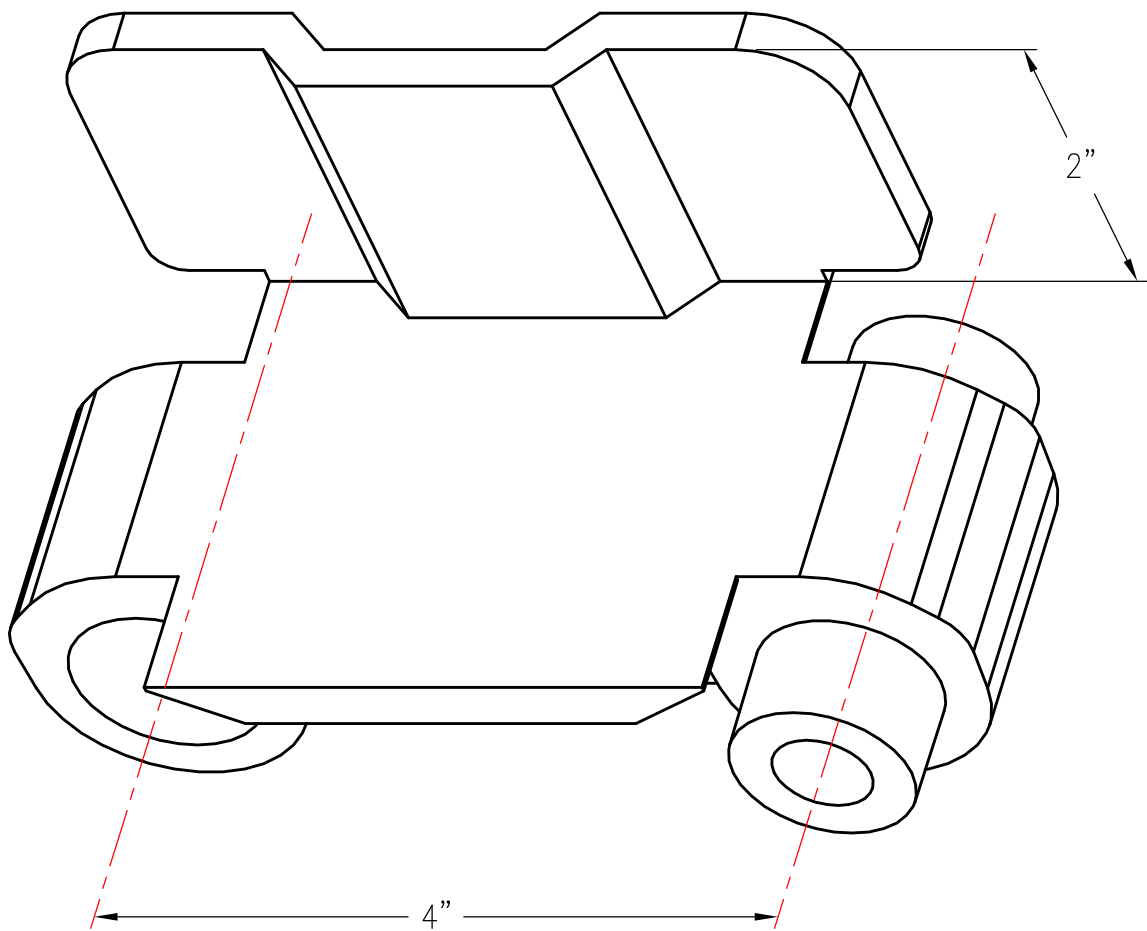

468 SIDE LINK
2" INTERLOCK, WIDE, LEFT HAND

PATTERN NUMBER: CC-6026
DRAWING NUMBER: CA-2021-D

M023

WEIGHT: 3.25#