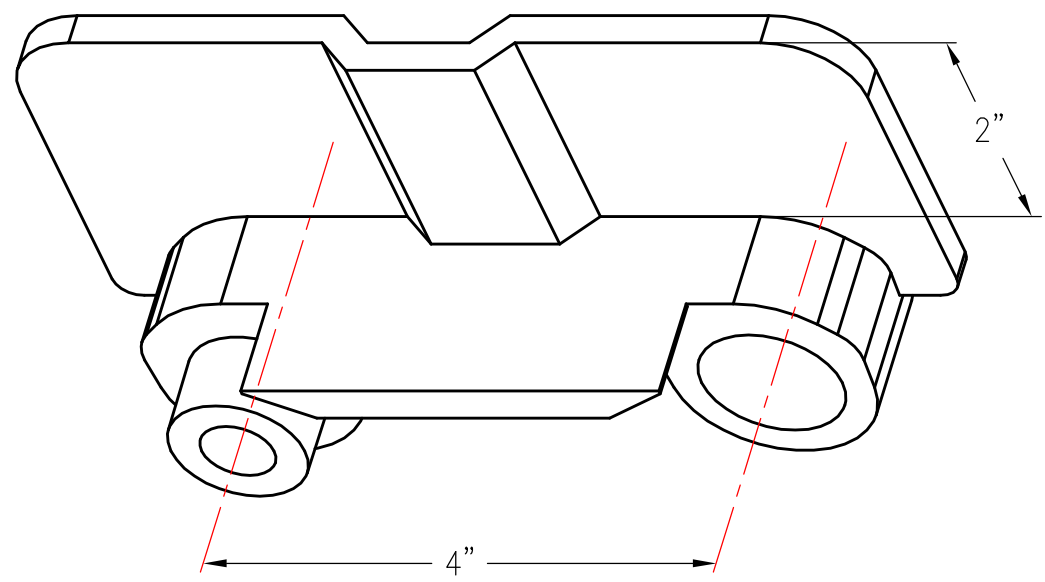

468 SIDE LINK 2" INTERLOCK, NARROW, RIGHT HAND

PATTERN NUMBER: CC-6027
DRAWING NUMBER: CA-2021-D

M024

WEIGHT: 3#