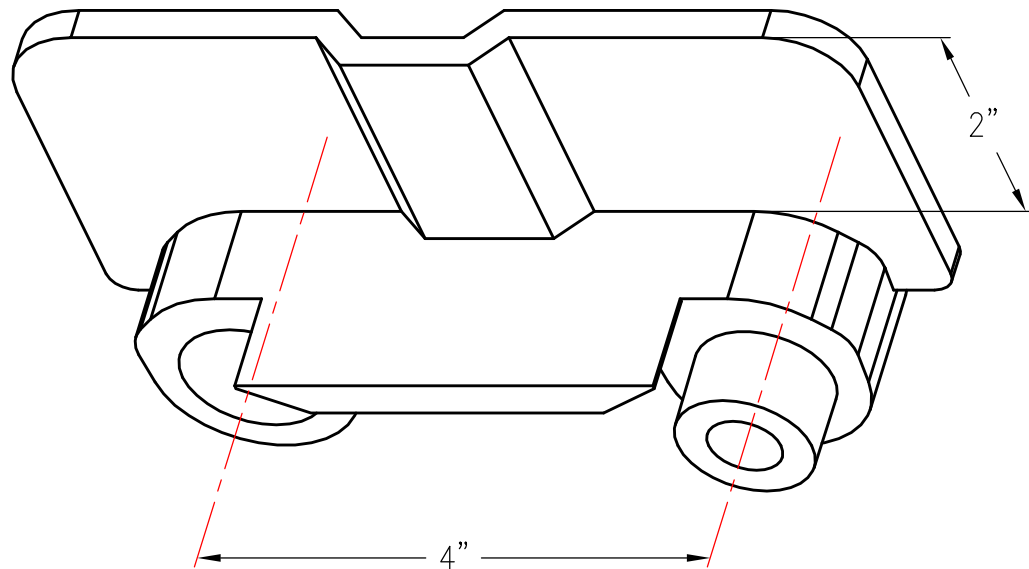

# 468 SIDE LINK 2" INTERLOCK, NARROW, LEFT HAND

PATTERN NUMBER: CC-6028  
DRAWING NUMBER: CA-2021-D

M025

WEIGHT: 3#