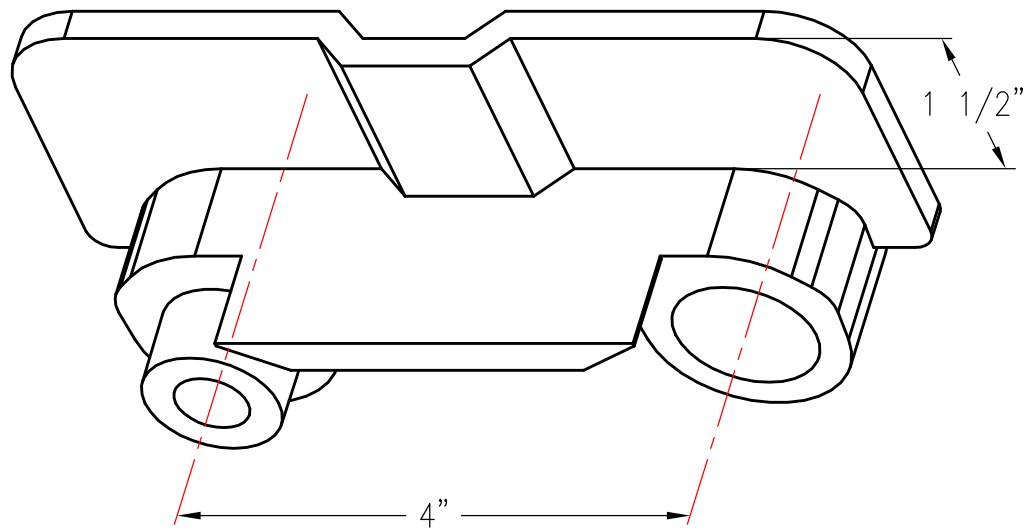

# 468 SIDE LINK

## 1 1/2" INTERLOCK, NARROW, RIGHT HAND

PATTERN NUMBER: CC-6037  
DRAWING NUMBER: CA-2021-D

M033

WEIGHT: 2.75#