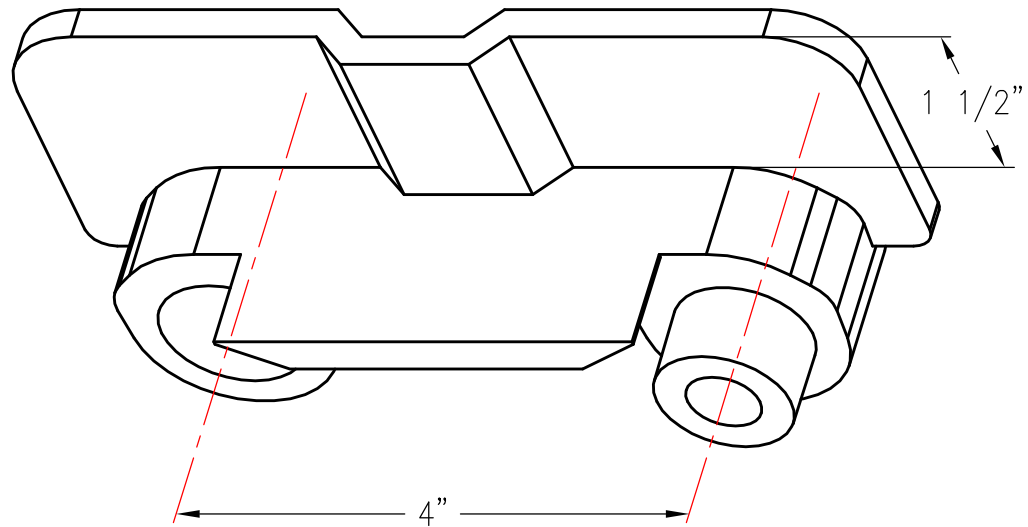

468 SIDE LINK

1 1/2" INTERLOCK, NARROW, LEFT HAND

PATTERN NUMBER: CC-6038
DRAWING NUMBER: CA-2021-D

M034

WEIGHT: 2.75#