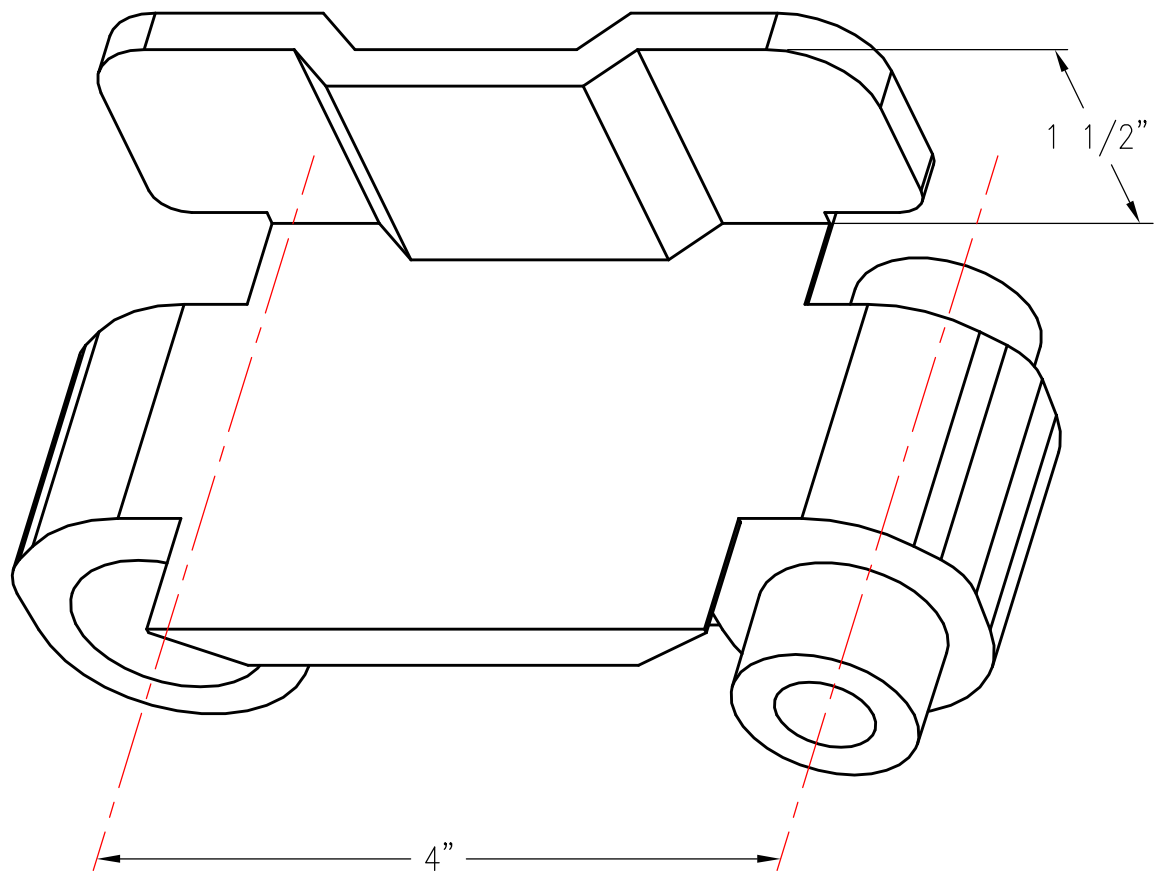

468 SIDE LINK

1 1/2" INTERLOCK, WIDE, LEFT HAND

PATTERN NUMBER: CC-6040
DRAWING NUMBER: CA-2021-D

M036

WEIGHT: 3#