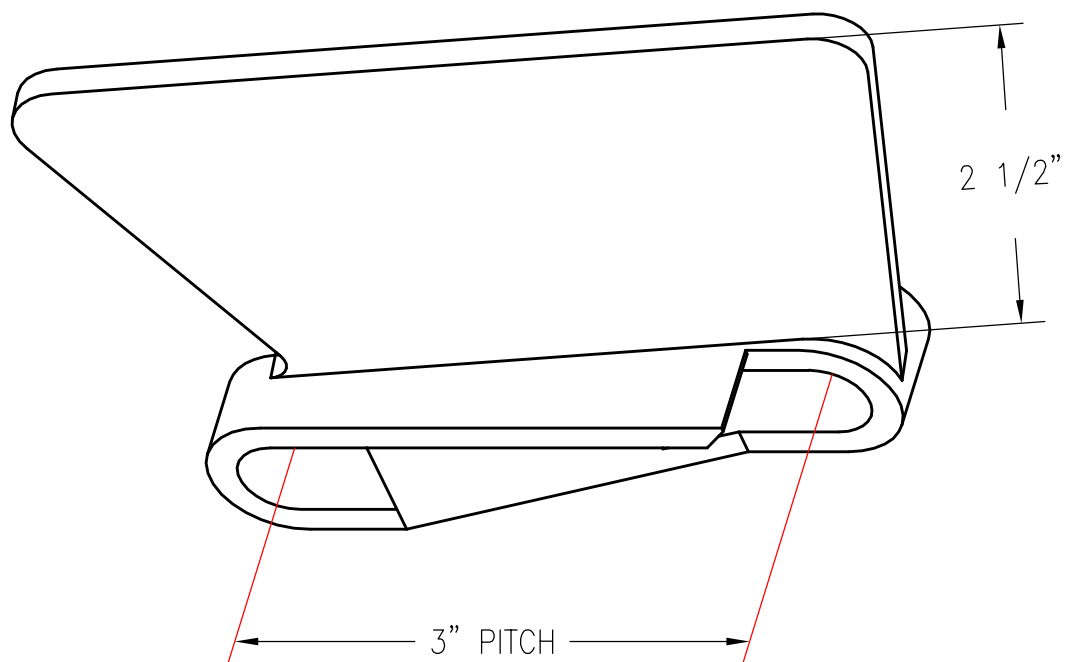

# 348 SIDE LINK

## 2 1/2" SLANT WALL, RIGHT HAND

348 2 1/2" RIGHT HAND  
SLANT WALL SIDE LINK  
PATTERN NO. CC-6041  
WEIGHT 1#

PATTERN NUMBER: CC-6041  
DRAWING NUMBER: CA-2016-D

M037

WEIGHT: 1#