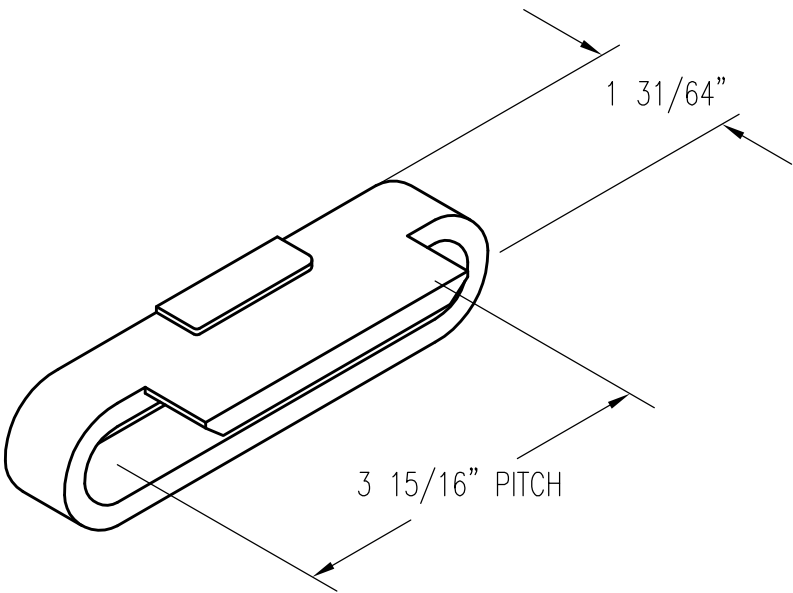

468 HALF LINK

PATTERN NUMBER: CC-6061
DRAWING NUMBER: CA-2089-D

M040

WEIGHT: .83#