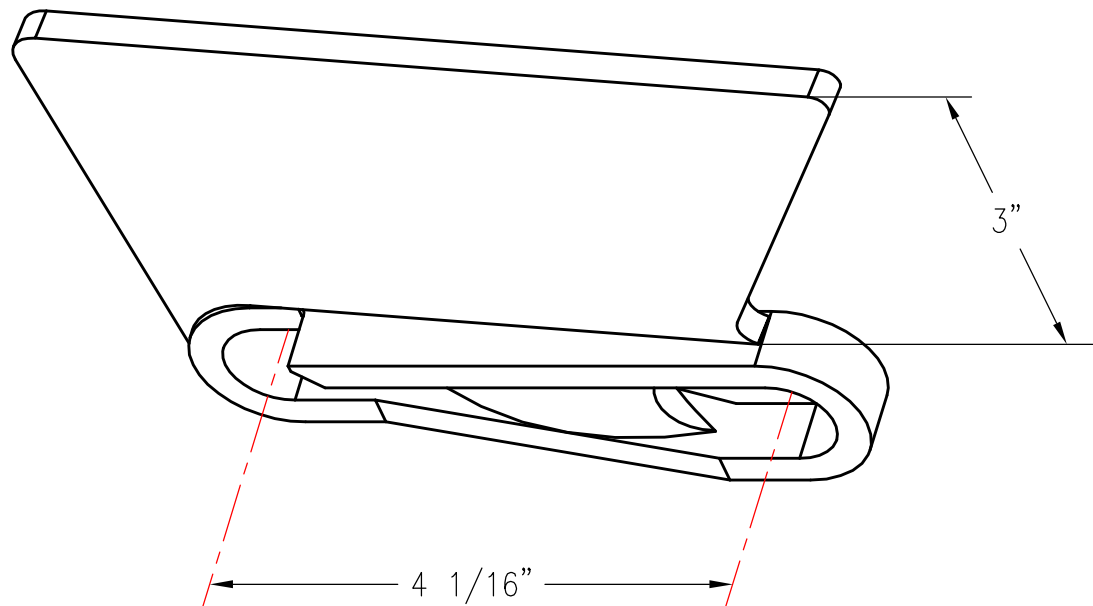

468 SIDE LINK 3" SLANT WALL, LEFT HAND

PATTERN NUMBER: CC-6067
DRAWING NUMBER: CA-2089-D

M042

WEIGHT: 2.25#