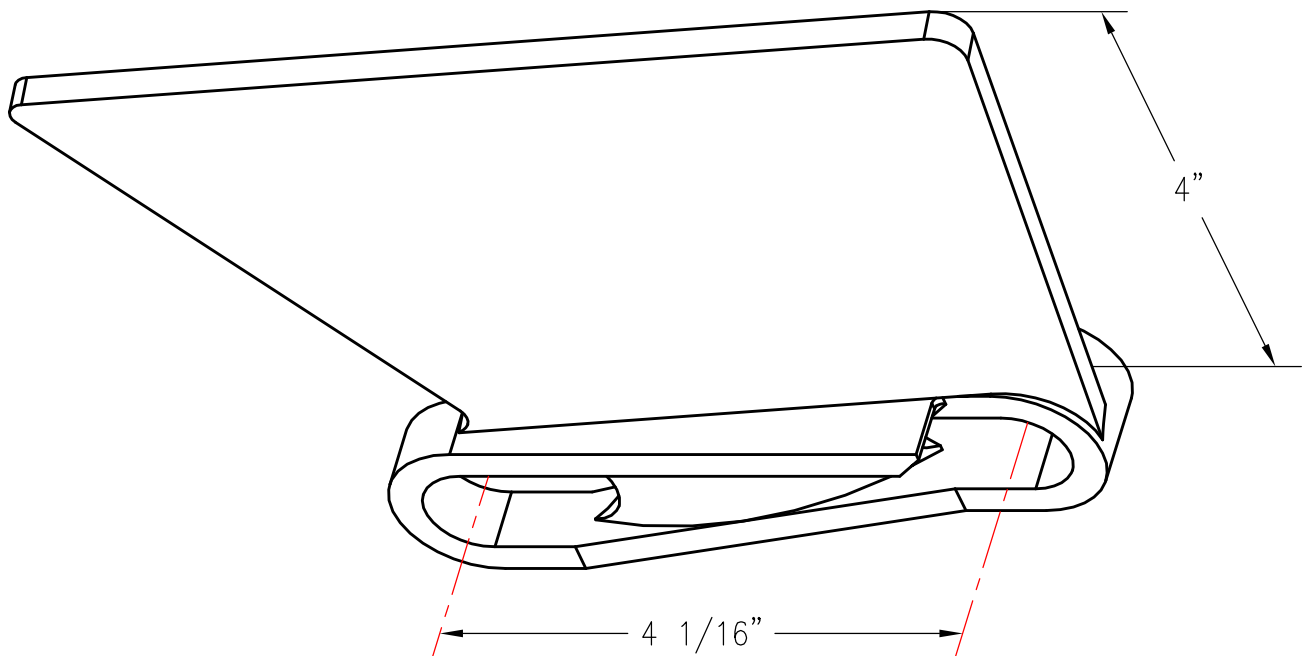

468 SIDE LINK 4" SLANT WALL, RIGHT HAND

PATTERN NUMBER: CC-6068
DRAWING NUMBER: CA-2089-D

M043

WEIGHT: 2.625#