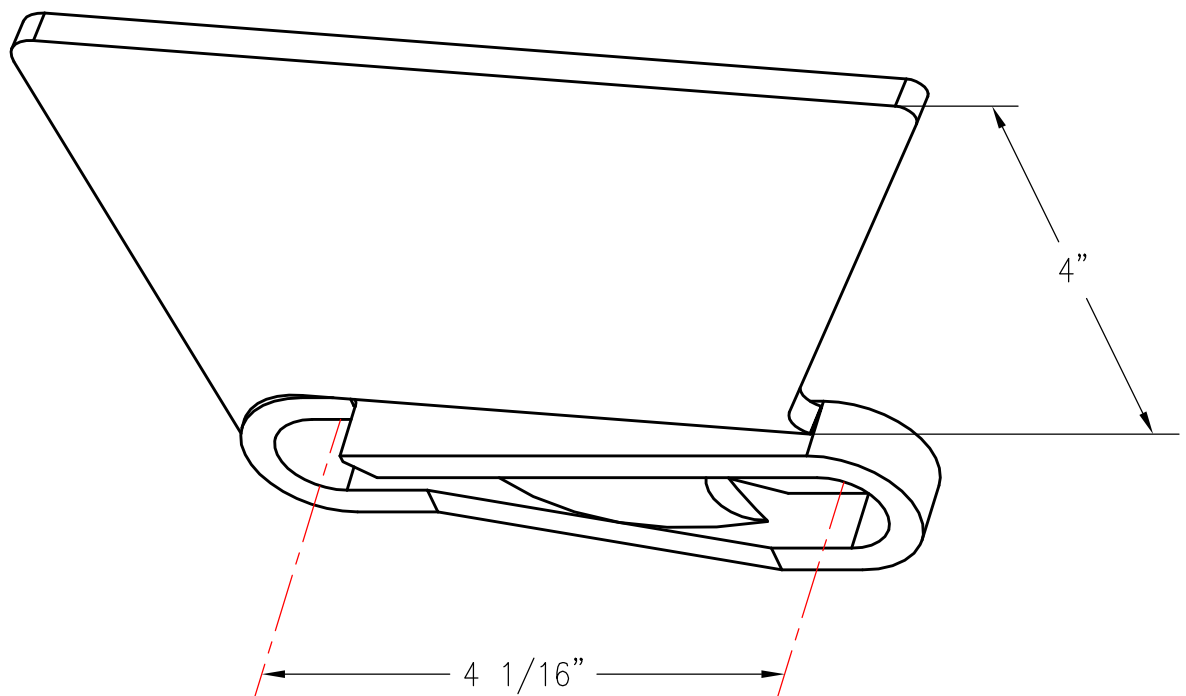

468 SIDE LINK 4" SLANT WALL, LEFT HAND

PATTERN NUMBER: CC-6069
DRAWING NUMBER: CA-2089-D

M044

WEIGHT: 2.625#