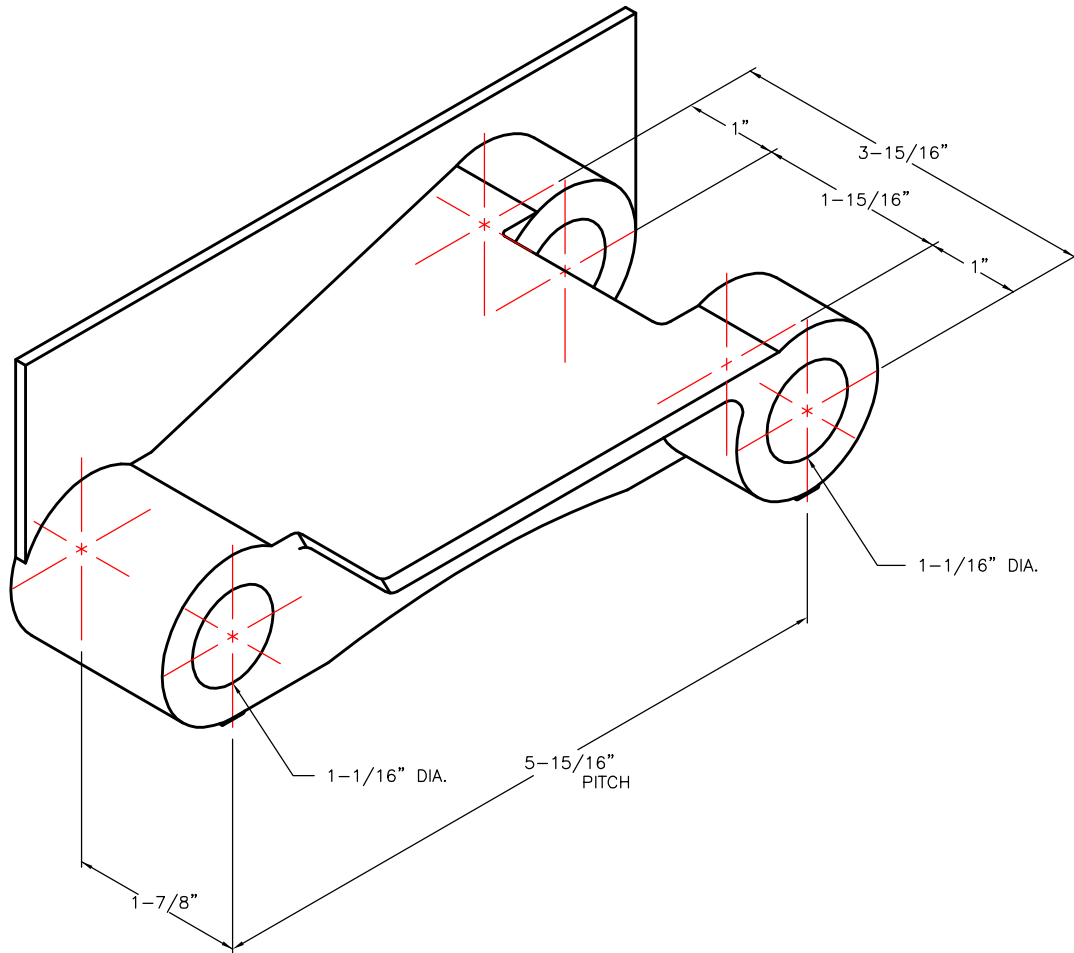

688 SIDE LINK 5" RIGHT HAND

PATTERN NUMBER: CC-6072
DRAWING NUMBER: FEF-F-33

M045

WEIGHT: 8#