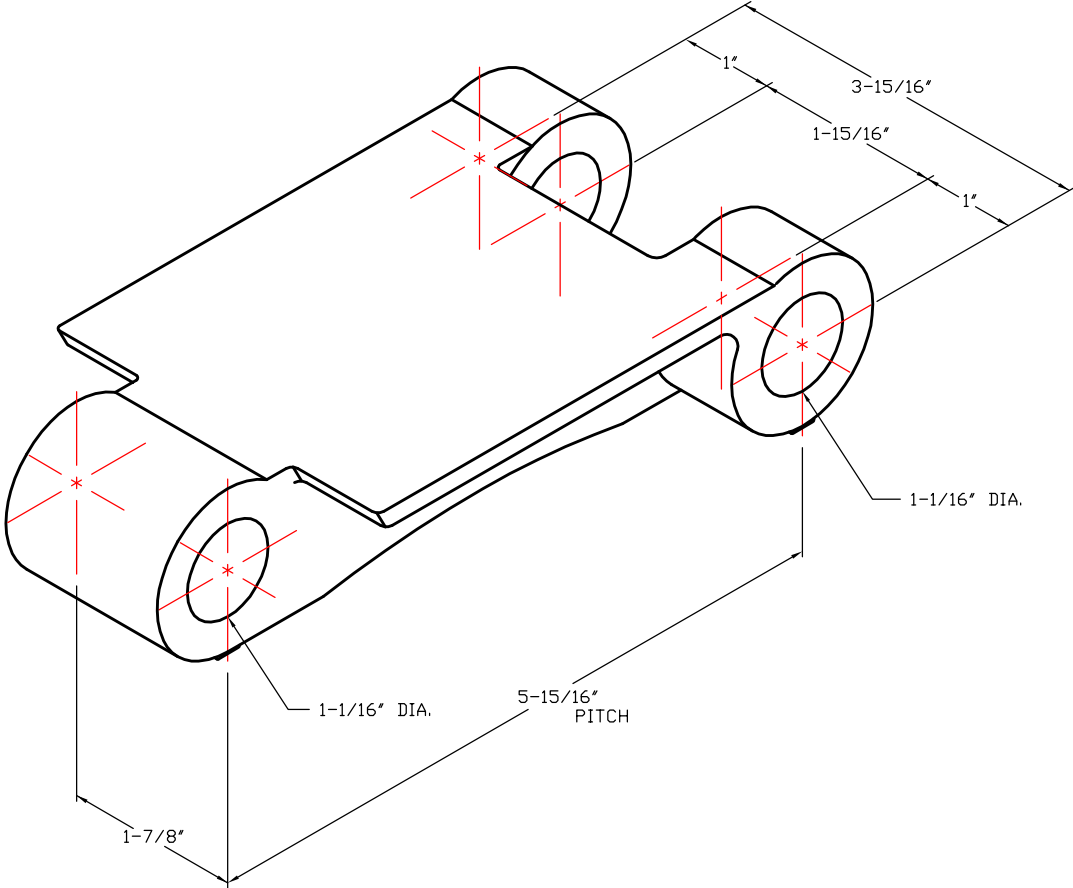

688 CENTER LINK

PATTERN NUMBER: CC-6074
DRAWING NUMBER: FEF-F-33

M046

WEIGHT: 4#