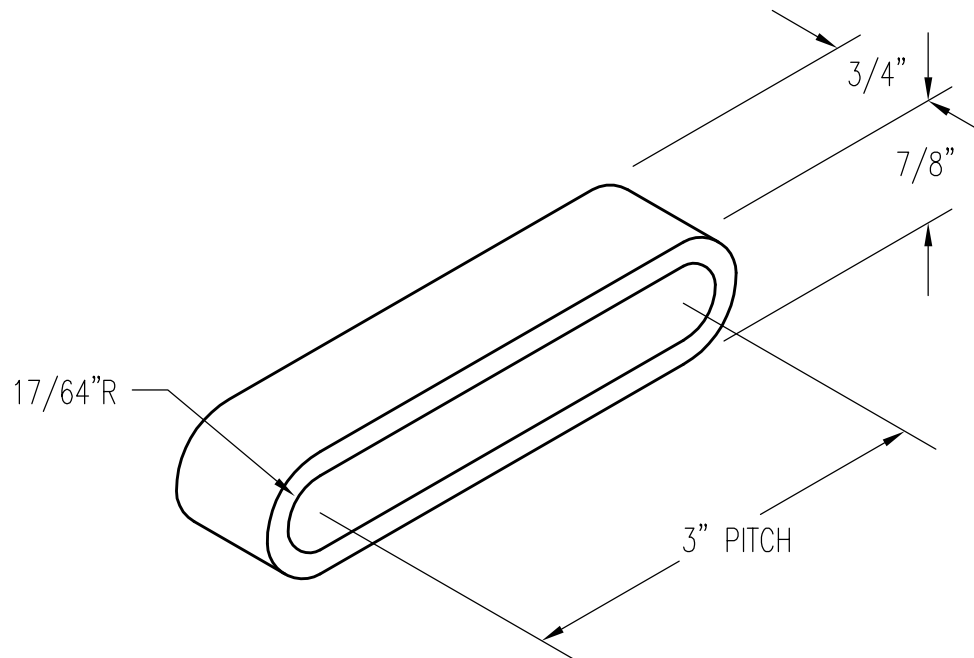

348 CENTER LINK OPEN FACE

PATTERN NUMBER: CC-6008
DRAWING NUMBER: CA-0725-A

M051

WEIGHT: .3#