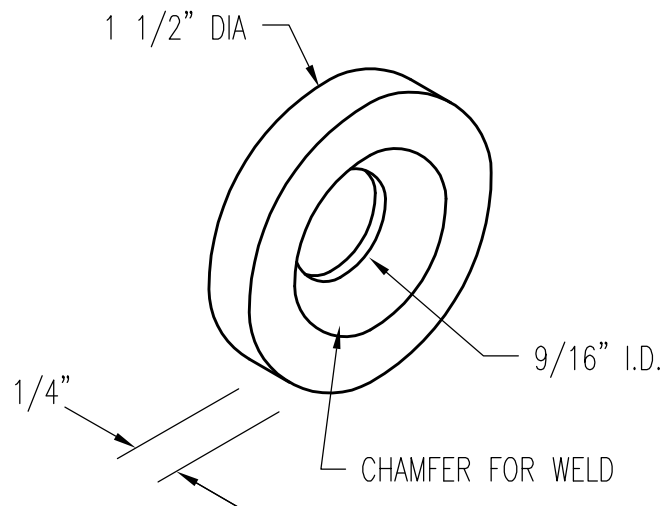

WASHER

PATTERN NUMBER: CC-6016
DRAWING NUMBER: CA-2021-D

M053

WEIGHT: .12#