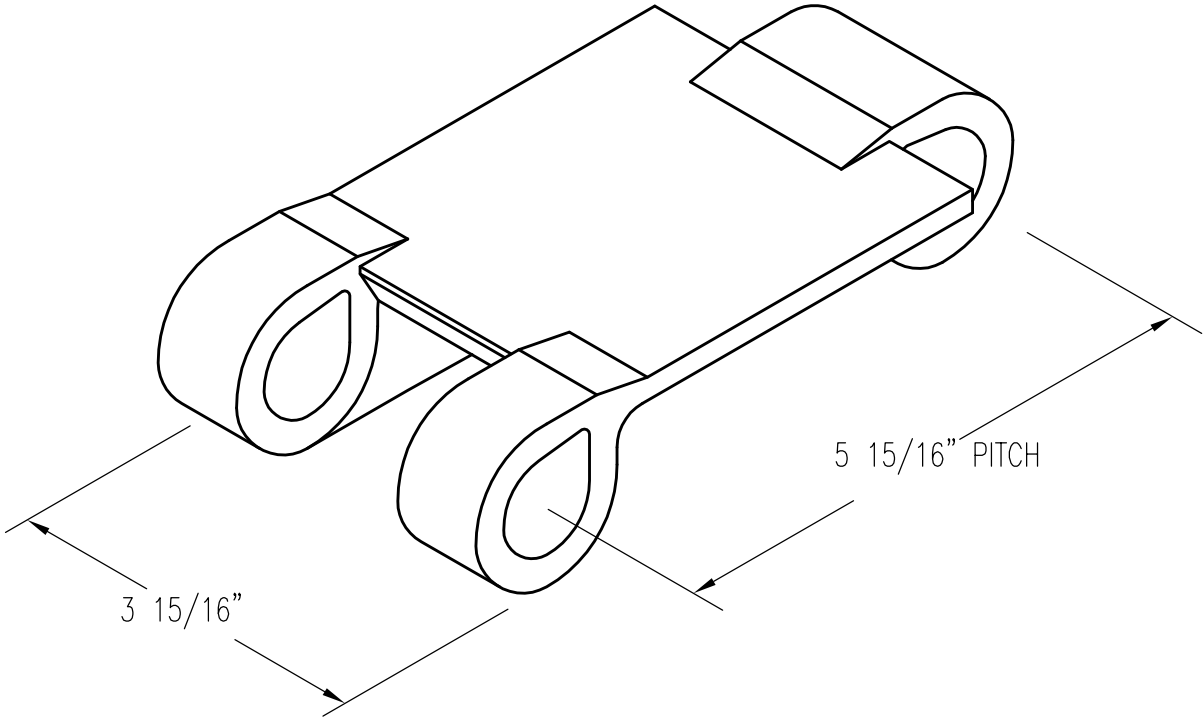

688 PINTLE CENTER LINK

PATTERN NUMBER: CC-6029
DRAWING NUMBER: CA-3722-B

M054

WEIGHT: 4.3#