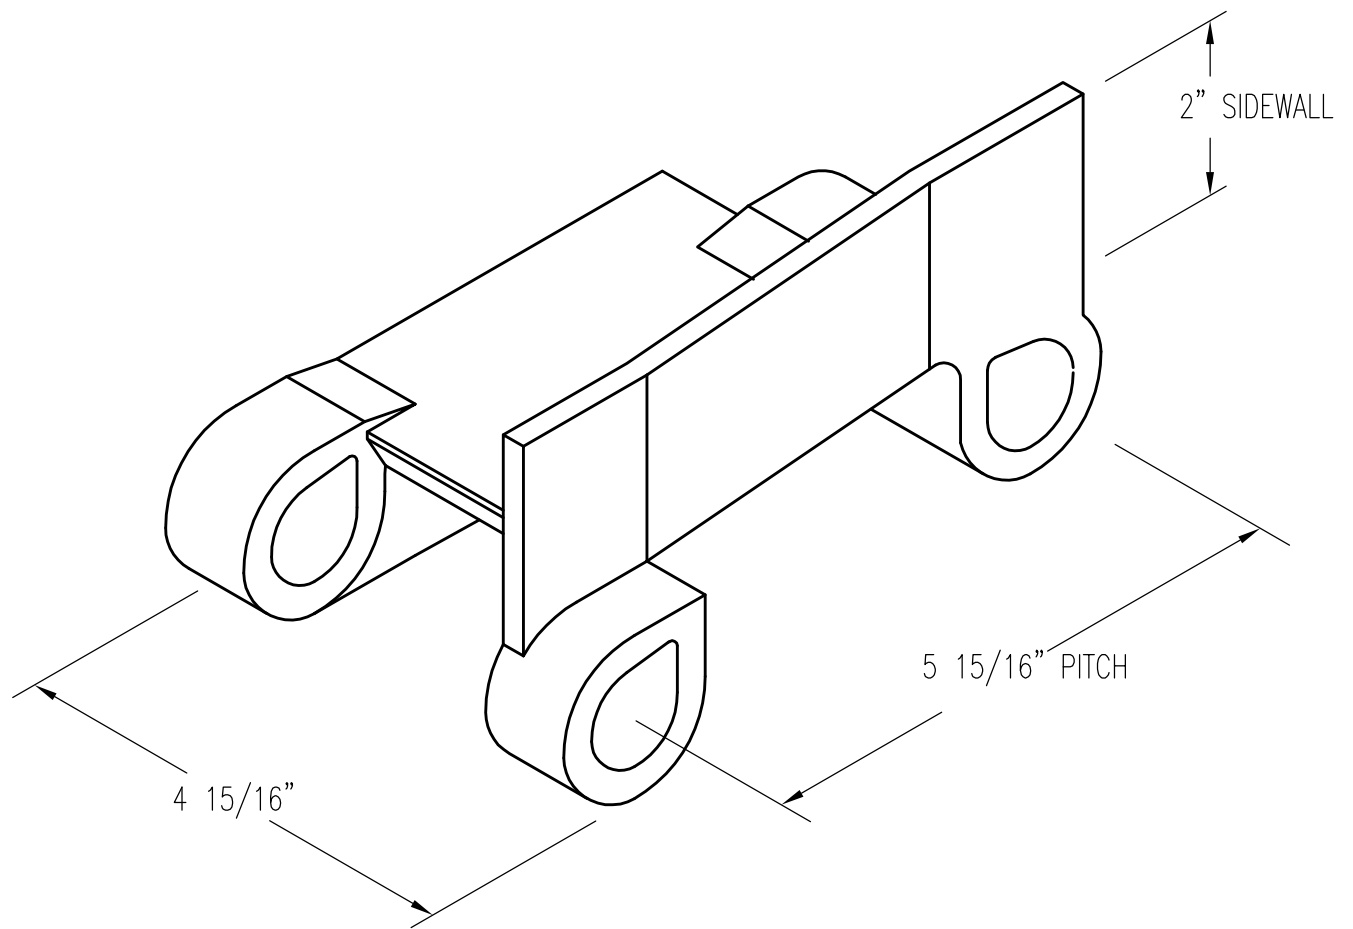

# 688 PINTLE SIDEWALL LINK, 2" RH

PATTERN NUMBER: CC-6030  
DRAWING NUMBER: CA-3723-B

M055

WEIGHT: 5.5#