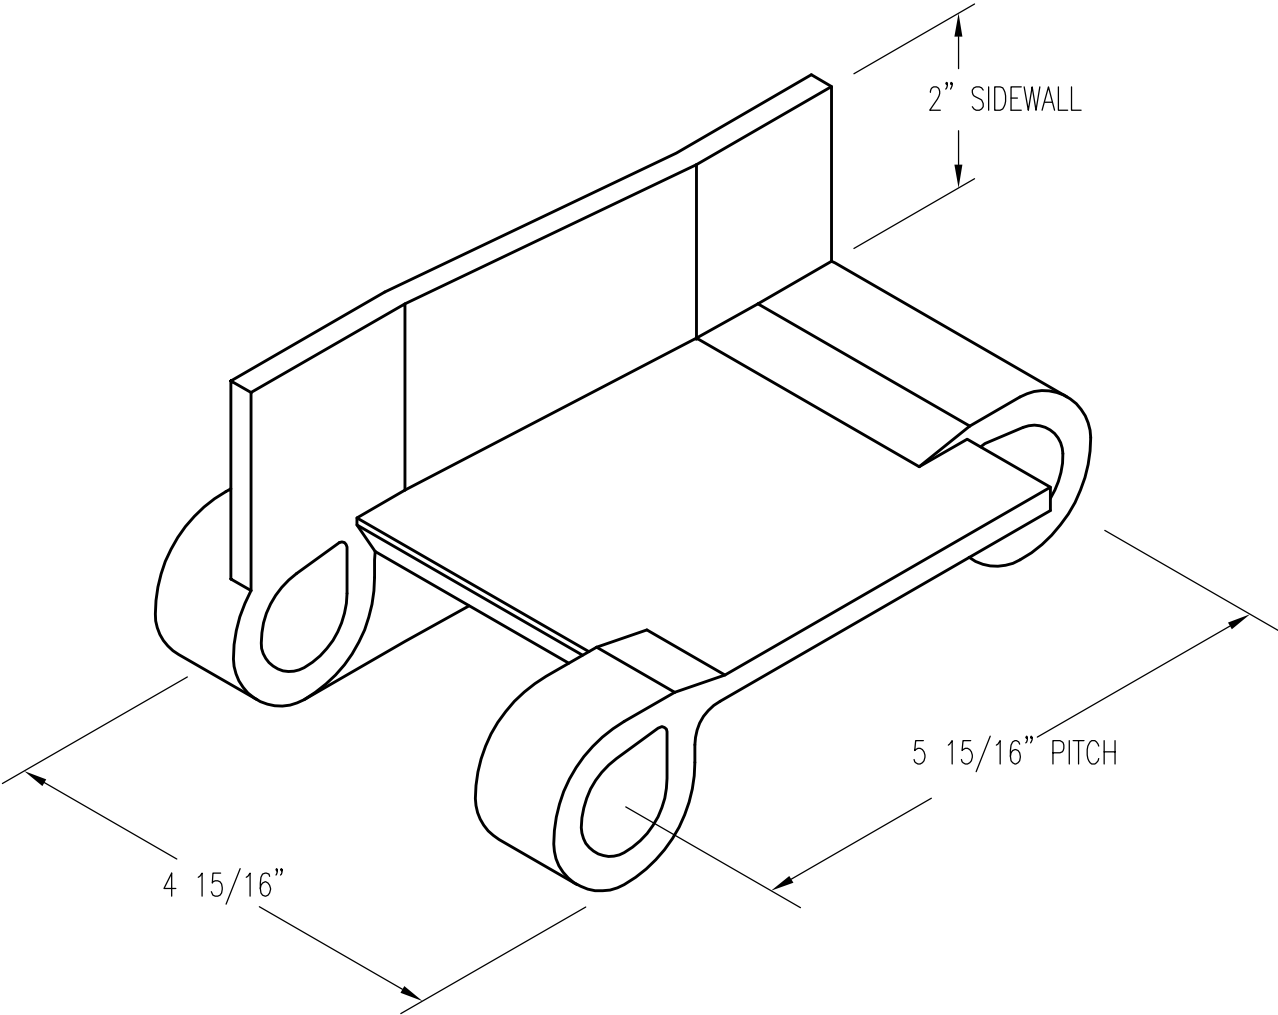

# 688 PINTLE SIDEWALL LINK, 2" LH

PATTERN NUMBER: CC-6031  
DRAWING NUMBER: CA-3724-B

M056

WEIGHT: 5.5#