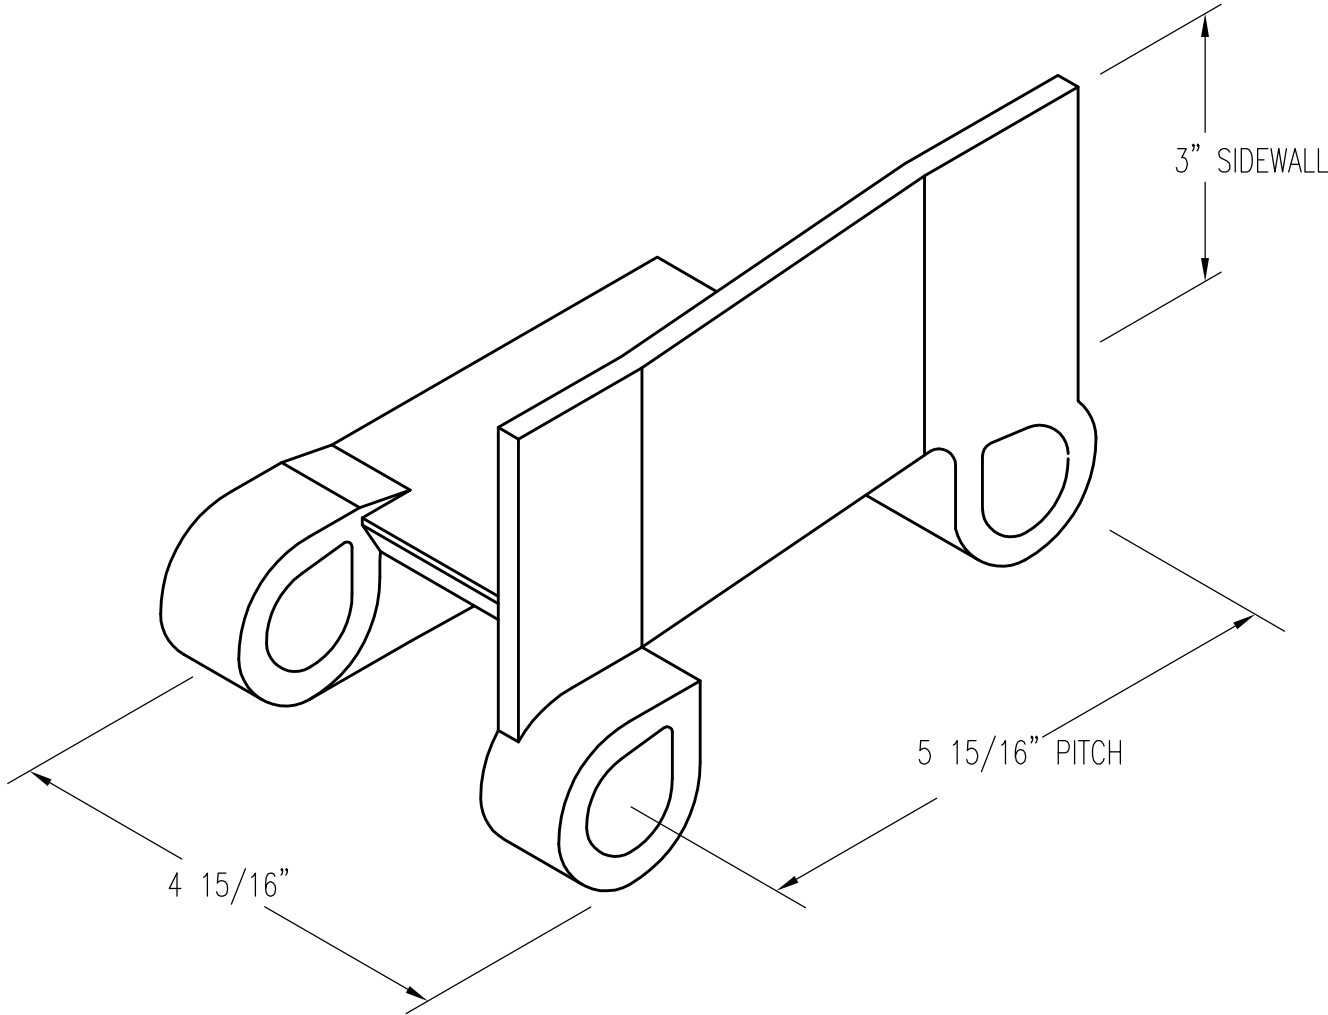

688 PINTLE SIDEWALL LINK, 3" RH

PATTERN NUMBER: CC-6032
DRAWING NUMBER: CA-3725-B

M057

WEIGHT: 6#