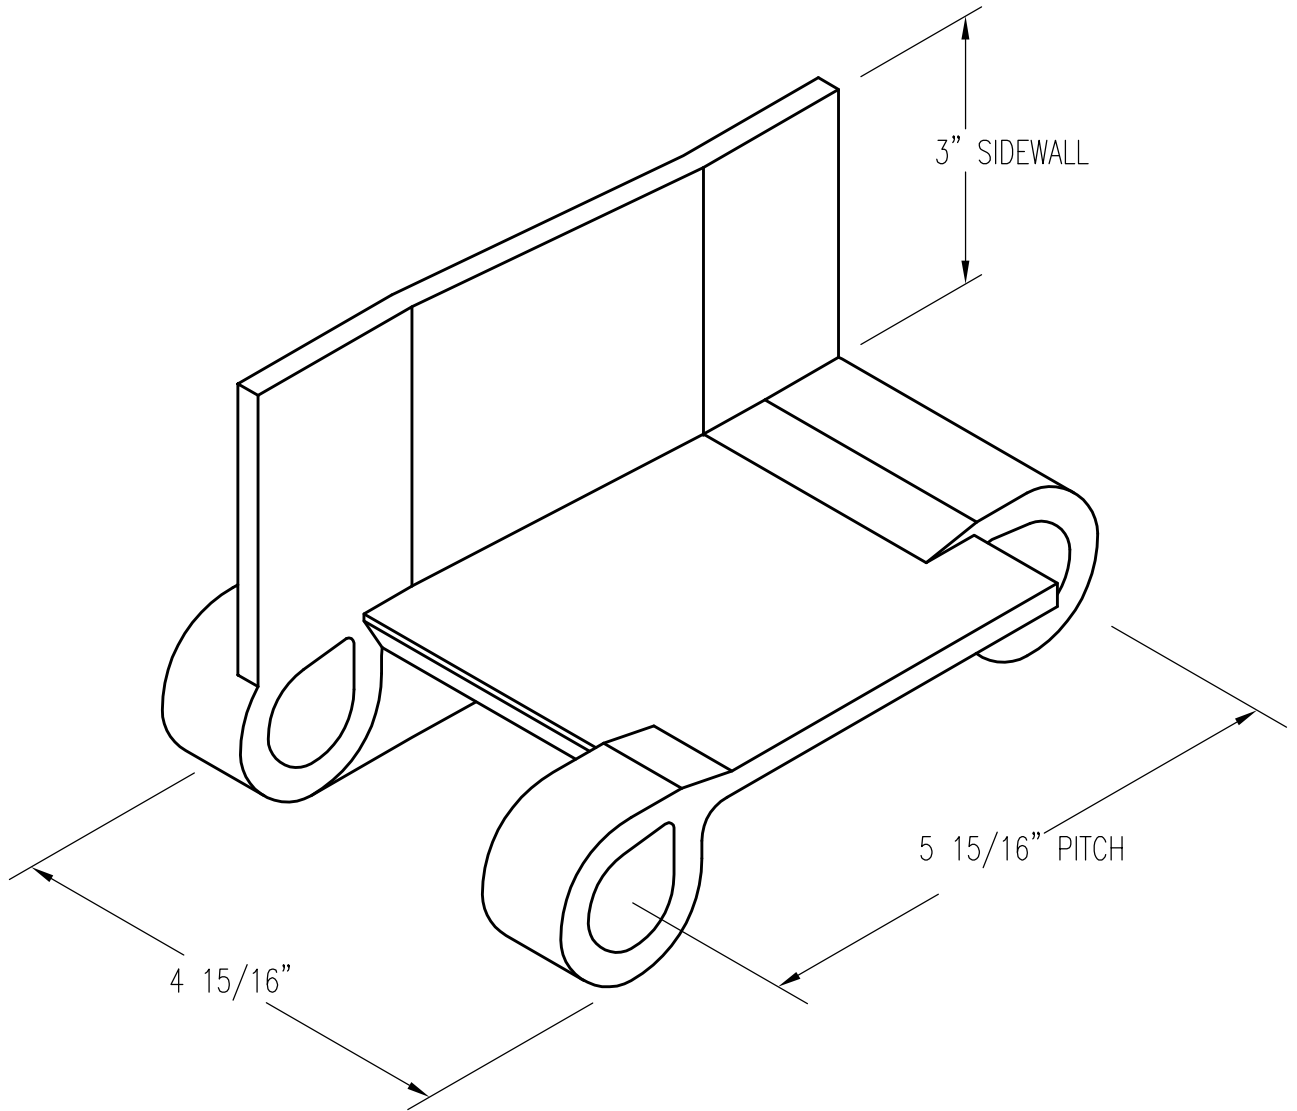

# 688 PINTLE SIDEWALL LINK, 3" LH

PATTERN NUMBER: CC-6033  
DRAWING NUMBER: CA-3726-B

M058

WEIGHT: 6#